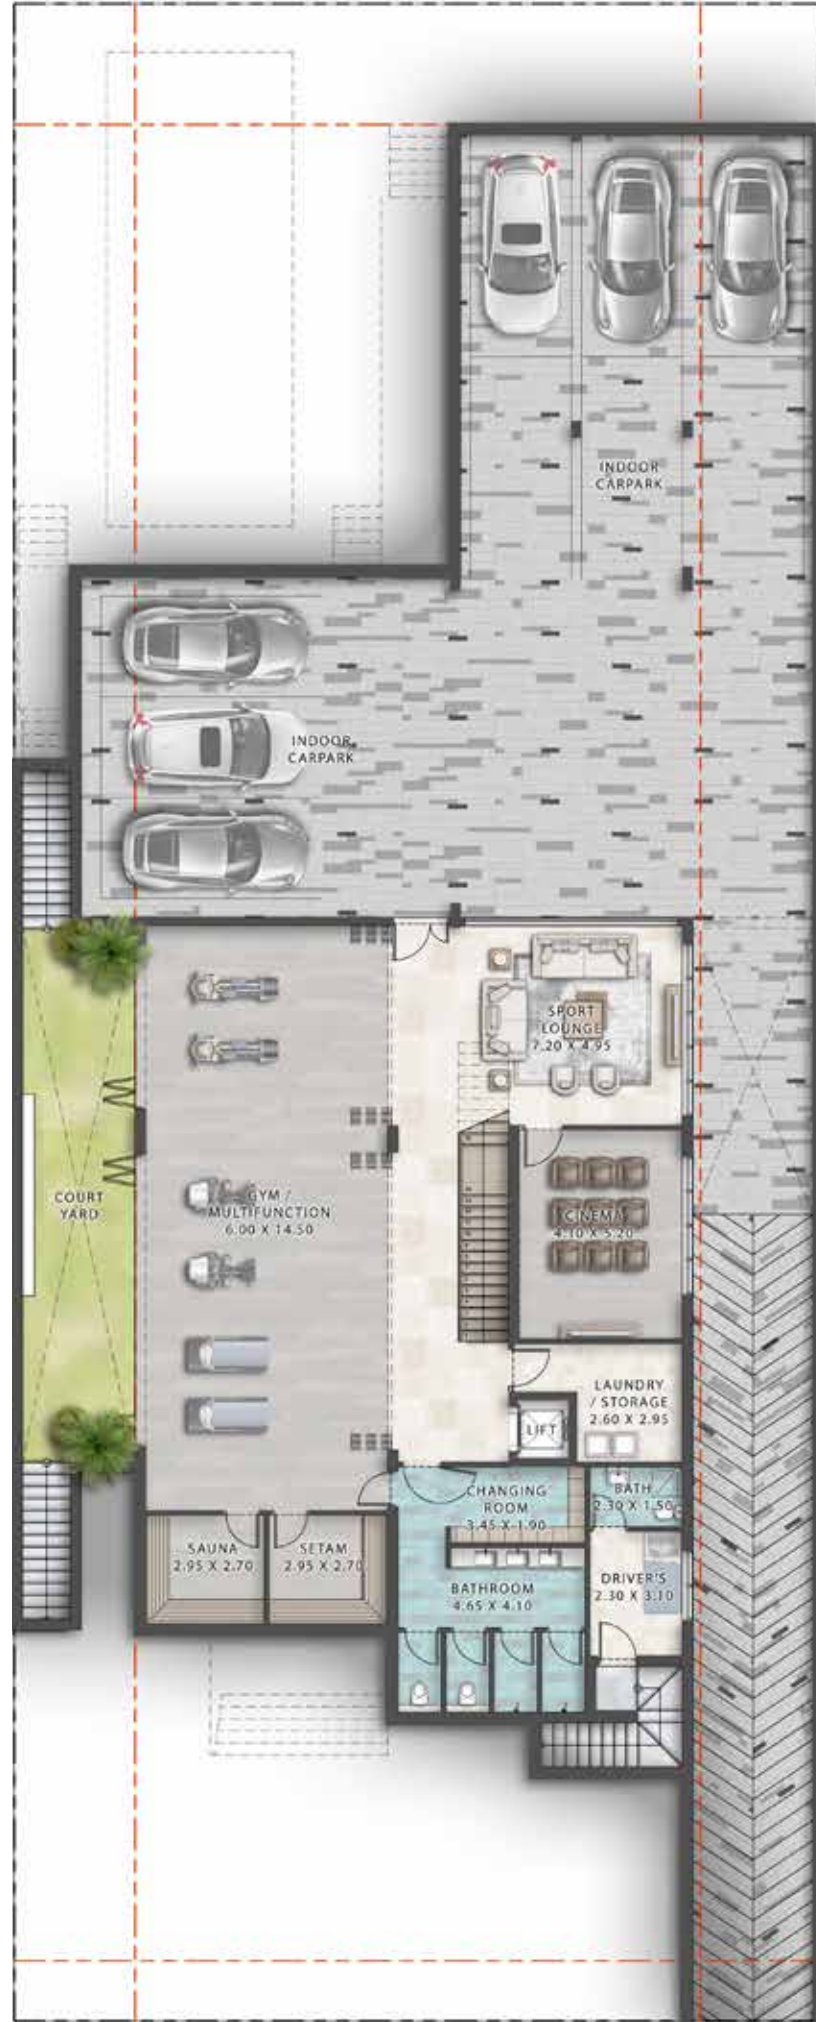

floor plan

7 BEDROOM VILLA

BASEMENT FLOOR

GROUND FLOOR

FIRST FLOOR

SECOND FLOOR

floor plan

7 BEDROOM VILLA

Total Sellable Area: 17590.92 SQ.FT

floor plan

7 BEDROOM VILLA

BASEMENT FLOOR

GROUND FLOOR

FIRST FLOOR

SECOND FLOOR

floor plan

7 BEDROOM VILLA

Total Sellable Area: 10672.85 SQ.FT