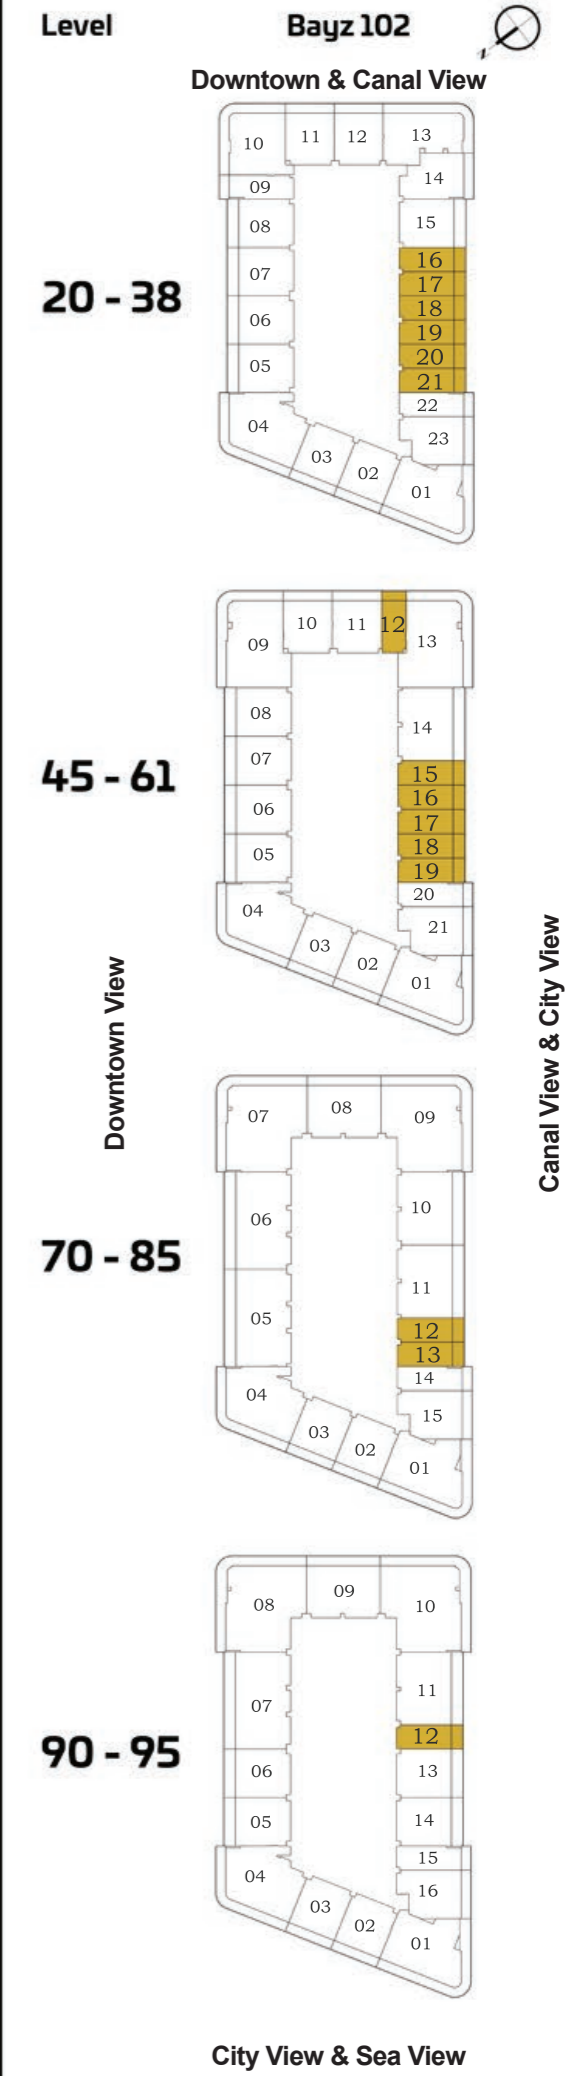

BAYZ 102

BY DANUBE

FLOOR PLANS

STUDIO

AREA (Sq.Ft)

Apartment
308 to 334

Balcony
55 to 71

Total
363 to 405

FLEX STUDIO

AREA (Sq.Ft)

Apartment
379 to 388

Balcony
54 to 58

Total
433 to 446

FEATURES :

- Convertible 1BHK