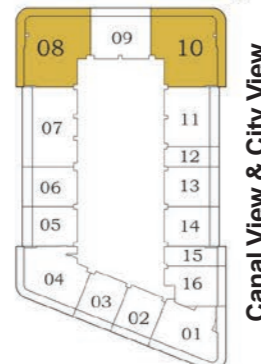

4 BEDROOM

AREA (Sq.Ft)
 Apartment **1,572 to 1,580**
 Balcony **425 to 430**
 Total **1,997 to 2,010**

- FEATURES :**
- Pool
 - Maid Room
 - Convertible Kitchen

Level

Bayz 102
Downtown & Canal View

70 - 85

90 - 95

City View & Sea View