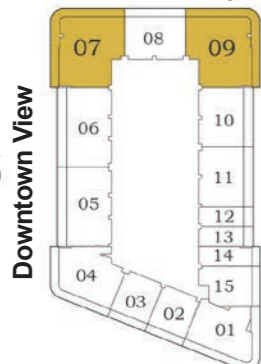

4 BEDROOM

AREA (Sq.Ft)
 Apartment **1,572 to 1,580**
 Balcony **425 to 430**
 Total **1,997 to 2,010**

- FEATURES :**
- Pool
 - Maid Room
 - Convertible Kitchen

Level

Bayz 102
Downtown & Canal View

70 - 85

90 - 95

City View & Sea View