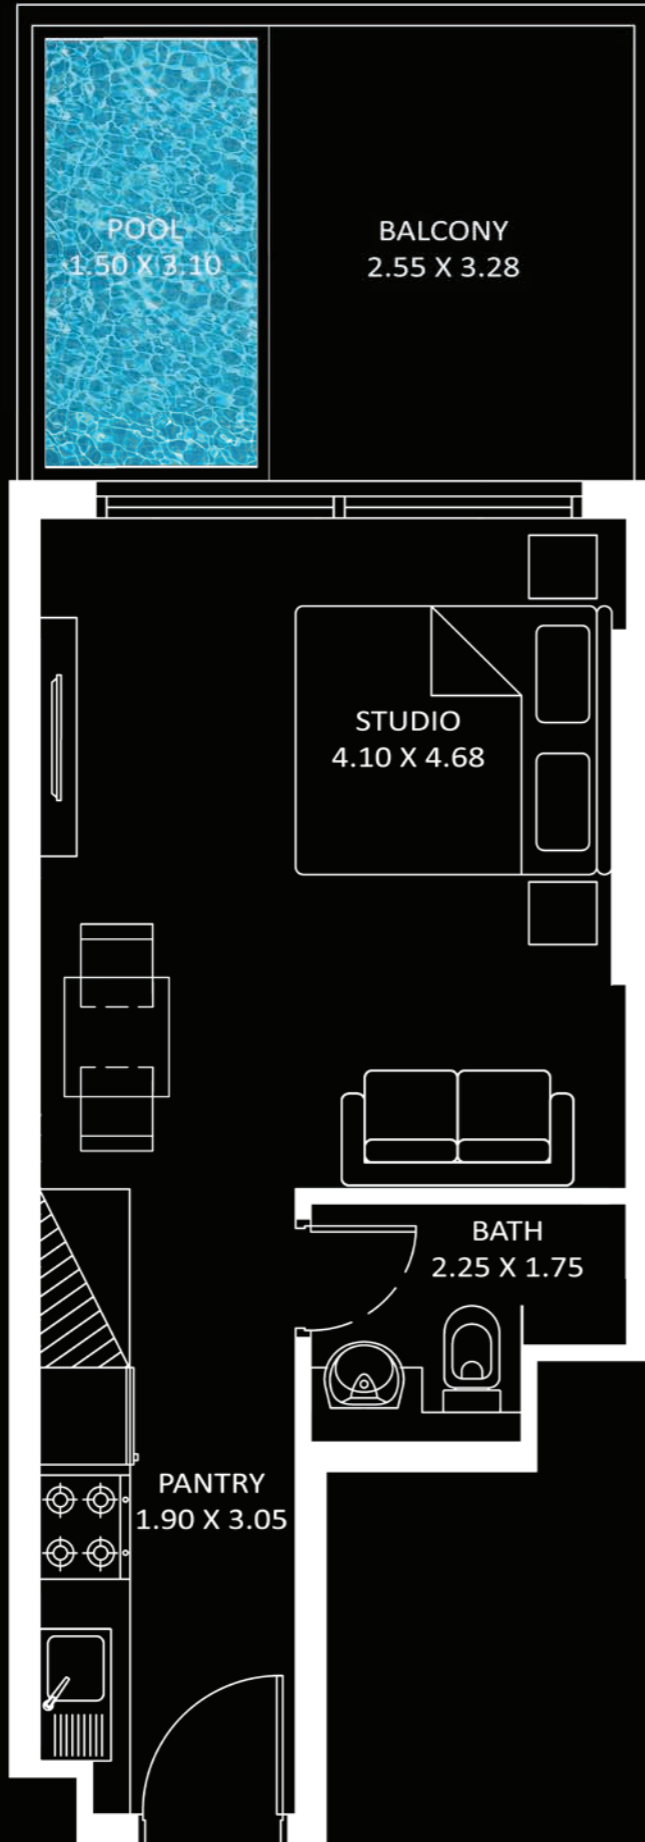

PRESIDENTIAL STUDIO

AREA (Sq.Ft)

Apartment
318 to 326

Balcony
142 to 146

Total
460 to 472

FEATURES :

Pool

Diamondz

STUDIO

AREA (Sq.Ft)

Apartment
318 to 326

Balcony
89 to 93

Total
407 to 419

Diamondz