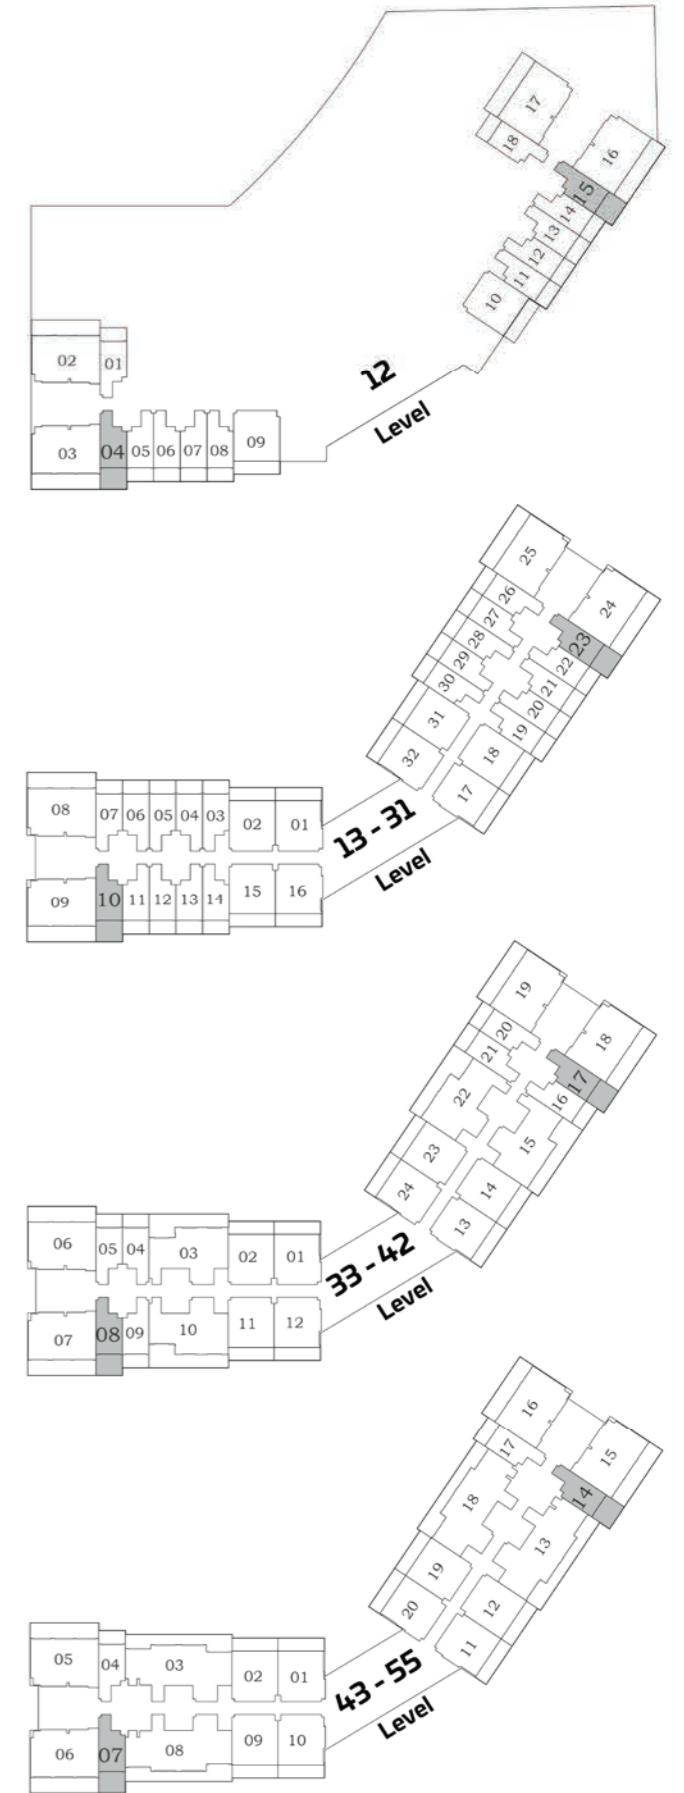

PRESIDENTIAL STUDIO

AREA (Sq.Ft)

Apartment
318 to 326

Balcony
142 to 146

Total
460 to 472

FEATURES :

Pool

Diamondz

STUDIO

AREA (Sq.Ft)

Apartment
318 to 326

Balcony
89 to 93

Total
407 to 419

Diamondz