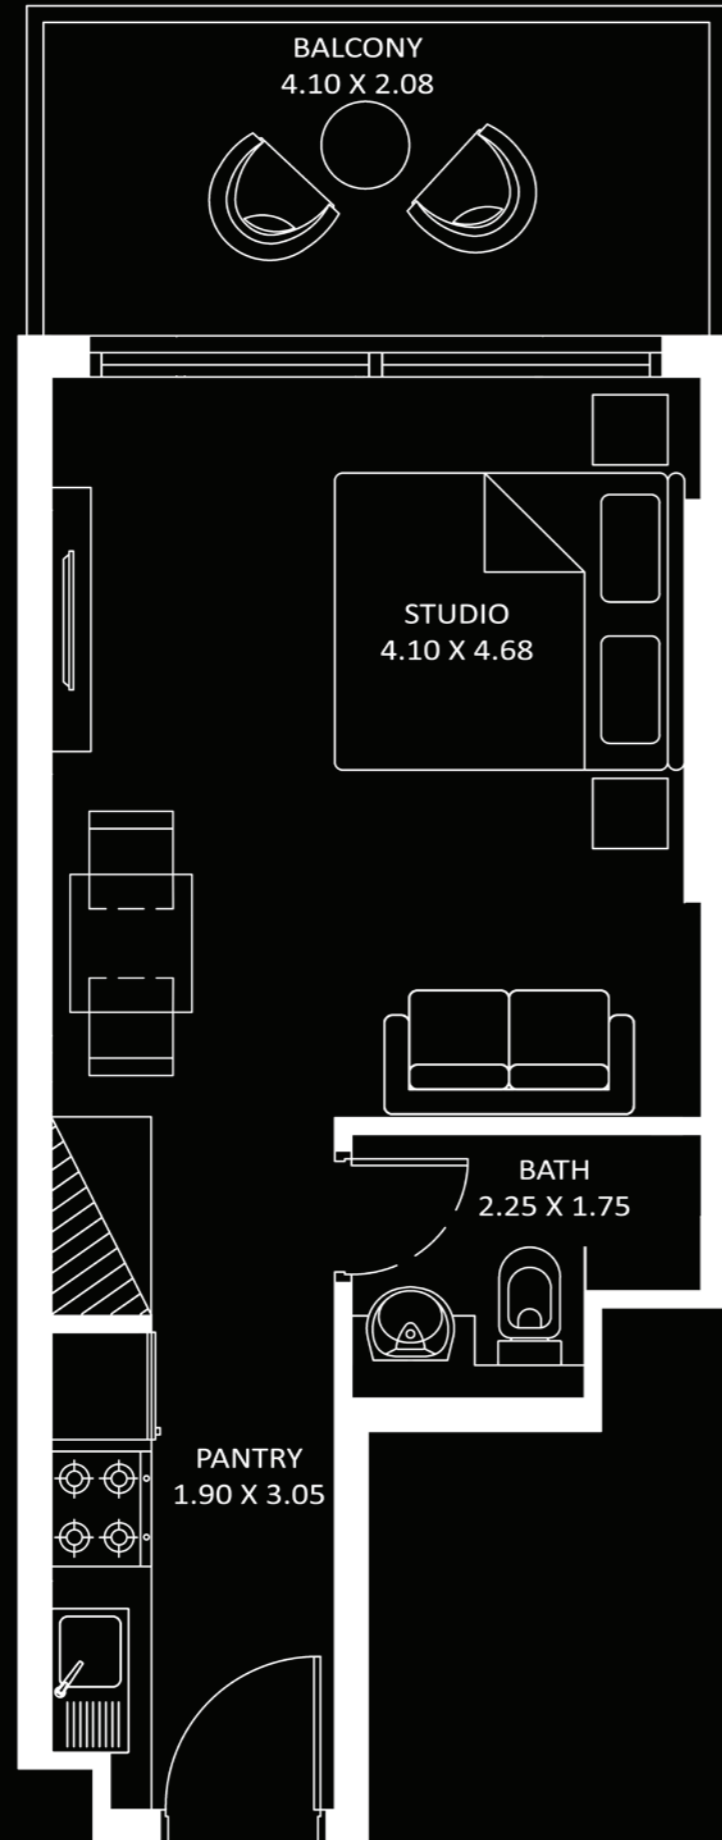

PRESIDENTIAL STUDIO

AREA (Sq.Ft)

Apartment
318 to 326

Balcony
142 to 146

Total
460 to 472

FEATURES :

Pool

Diamondz

STUDIO

AREA (Sq.Ft)

Apartment
318 to 326

Balcony
89 to 93

Total
407 to 419

Diamondz