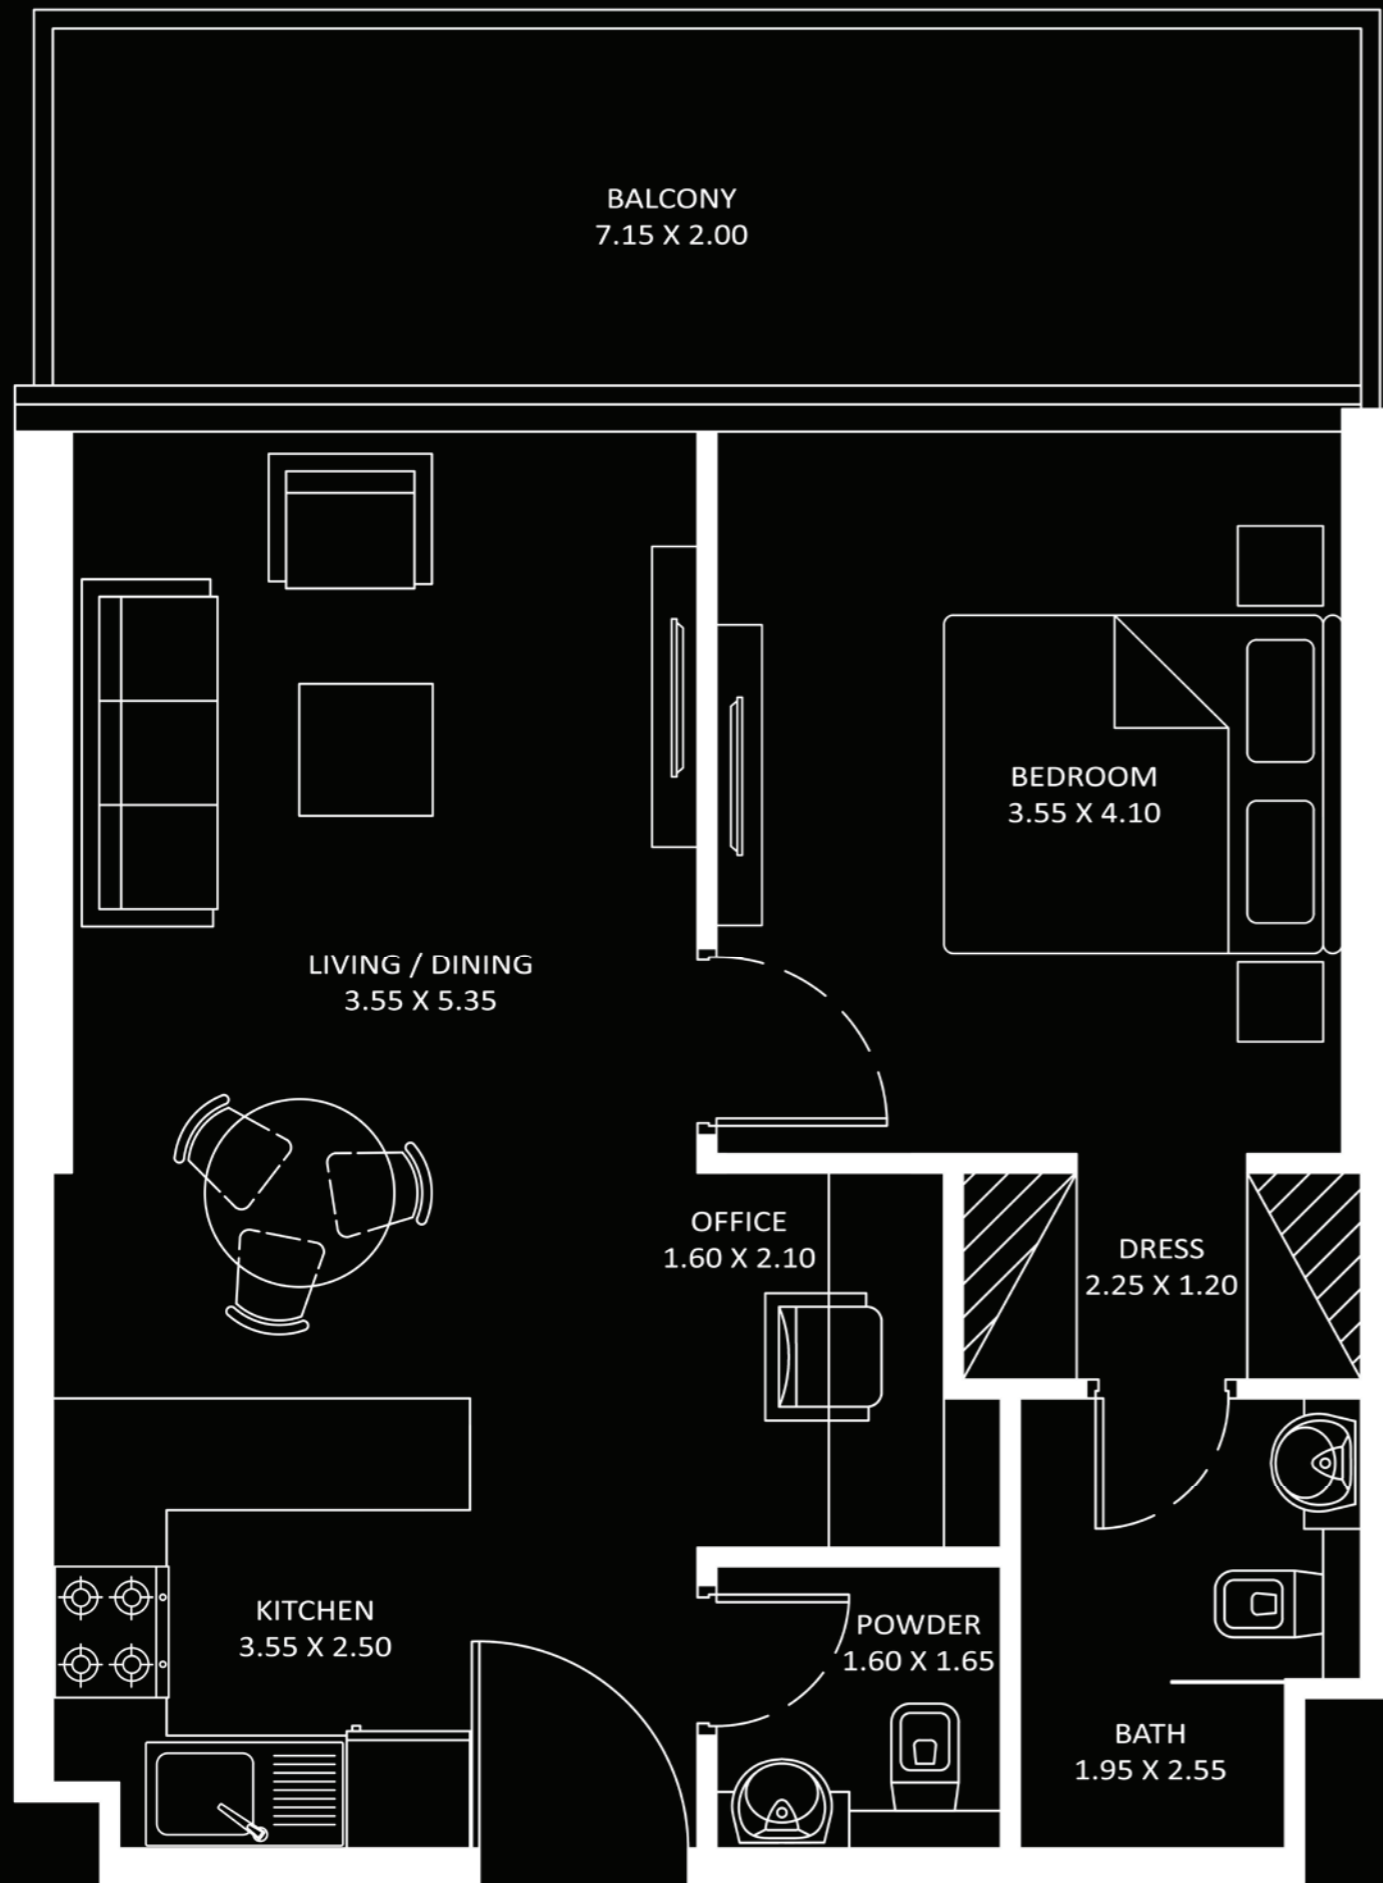

PRESIDENTIAL SUITE

Diamondz

AREA (Sq.Ft)

Apartment
589 to 597

Balcony
150 to 154

Total
739 to 751

FEATURES :

- Pool
- Office

1 BEDROOM

AREA (Sq.Ft)

Apartment
585 to 599

Balcony
148 to 154

Total
733 to 753

FEATURES :

Office