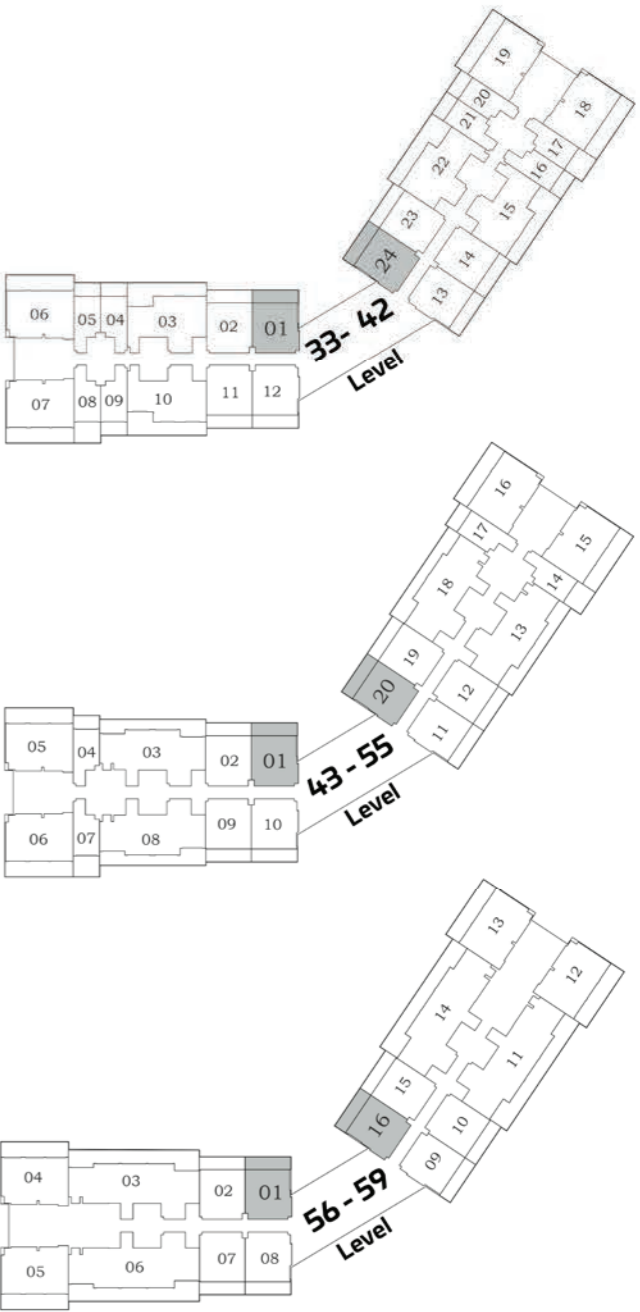

PRESIDENTIAL SUITE

Diamondz

AREA (Sq.Ft)

Apartment
589 to 597

Balcony
150 to 154

Total
739 to 751

FEATURES :

- Pool
- Office

1 BEDROOM

AREA (Sq.Ft)

Apartment
585 to 599

Balcony
148 to 154

Total
733 to 753

FEATURES :

Office