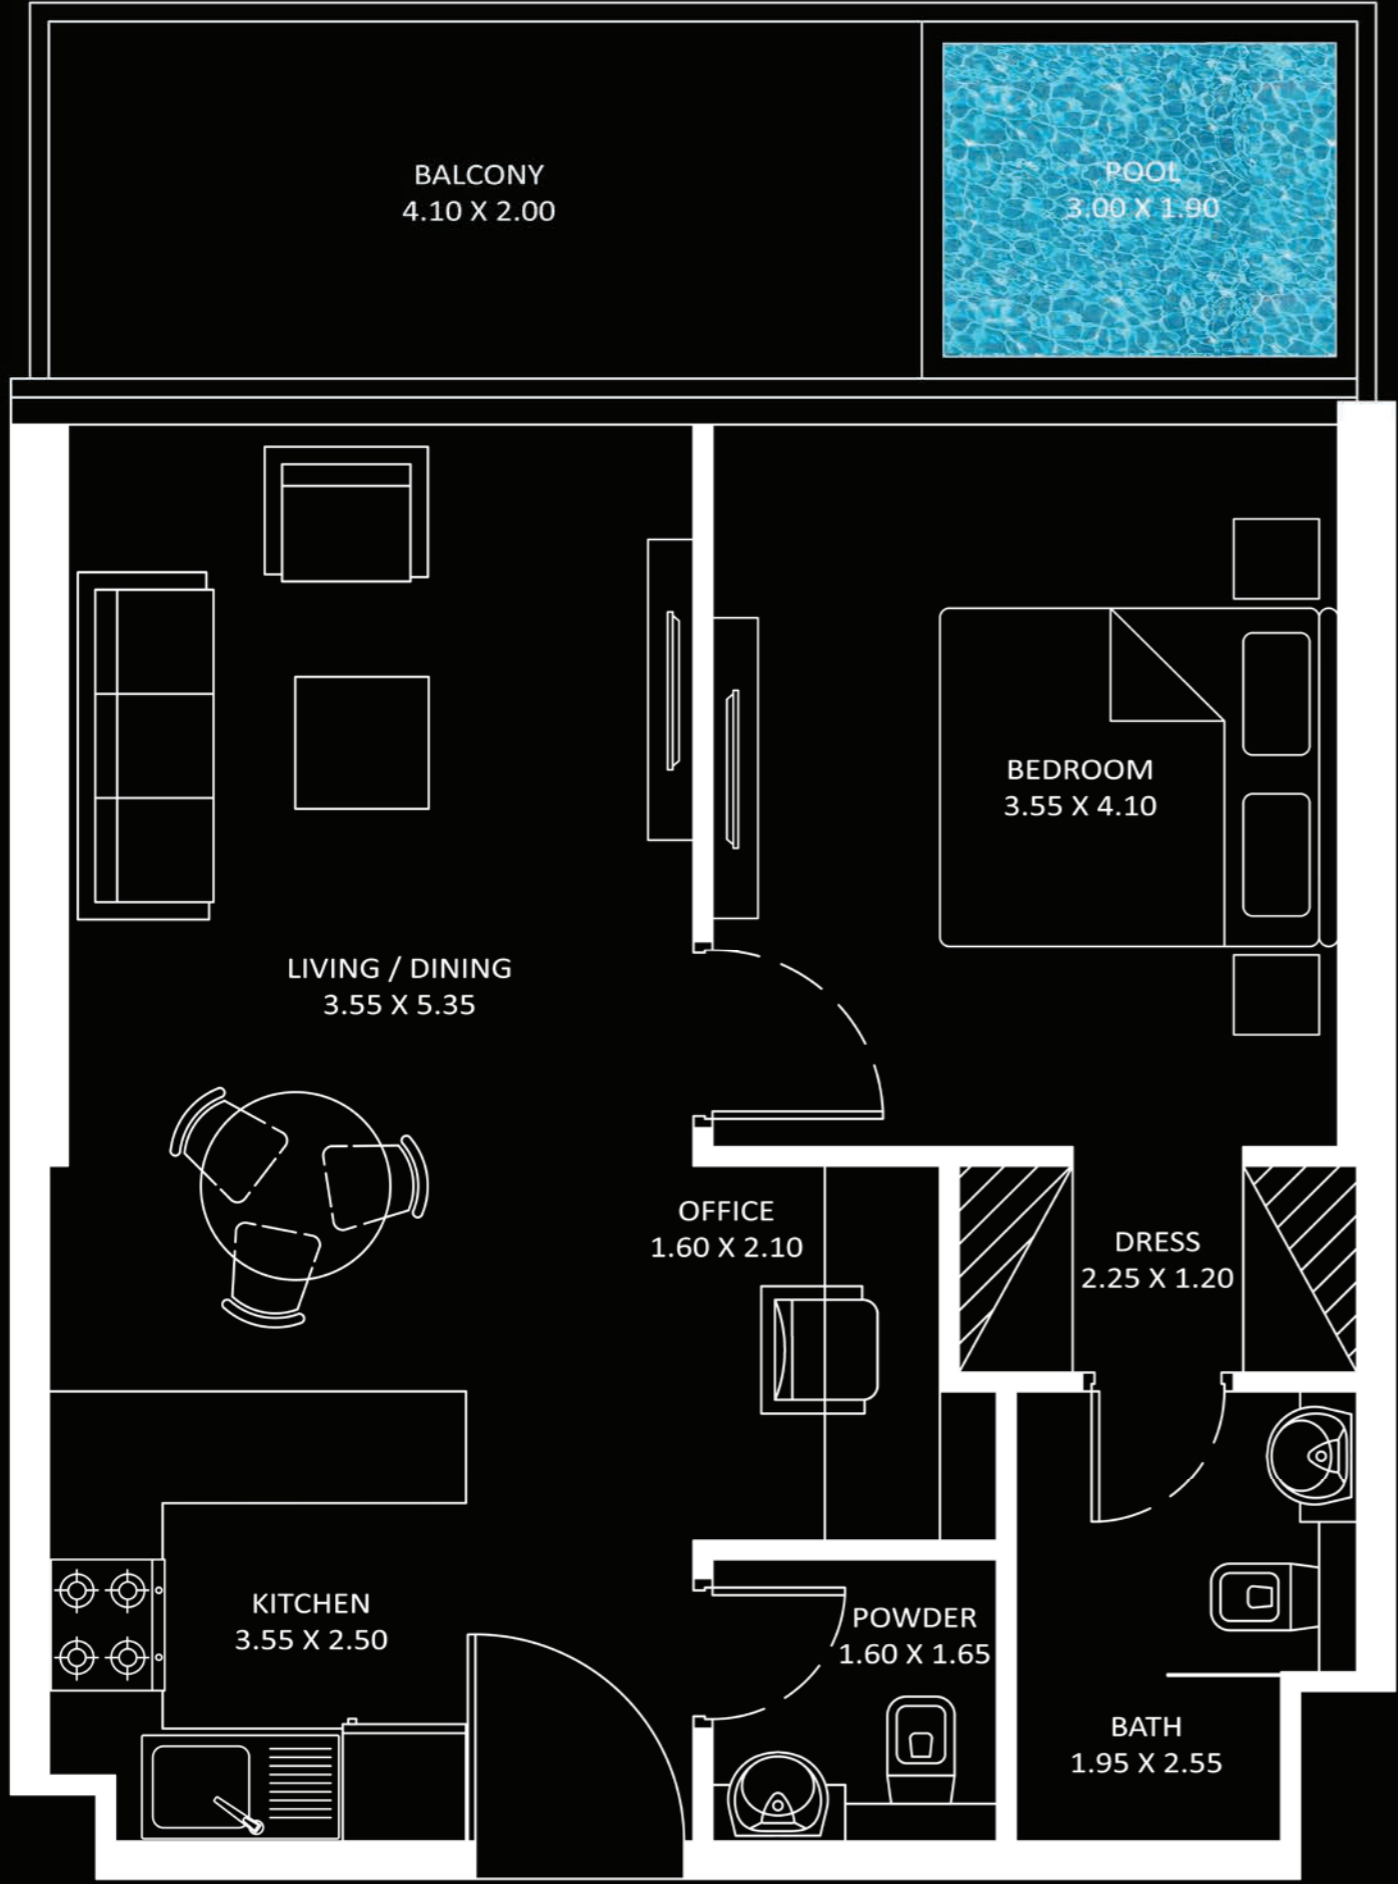

PRESIDENTIAL SUITE

Diamondz

AREA (Sq.Ft)

Apartment
589 to 597

Balcony
150 to 154

Total
739 to 751

FEATURES :

- Pool
- Office

1 BEDROOM

AREA (Sq.Ft)

Apartment
585 to 599

Balcony
148 to 154

Total
733 to 753

FEATURES :

Office