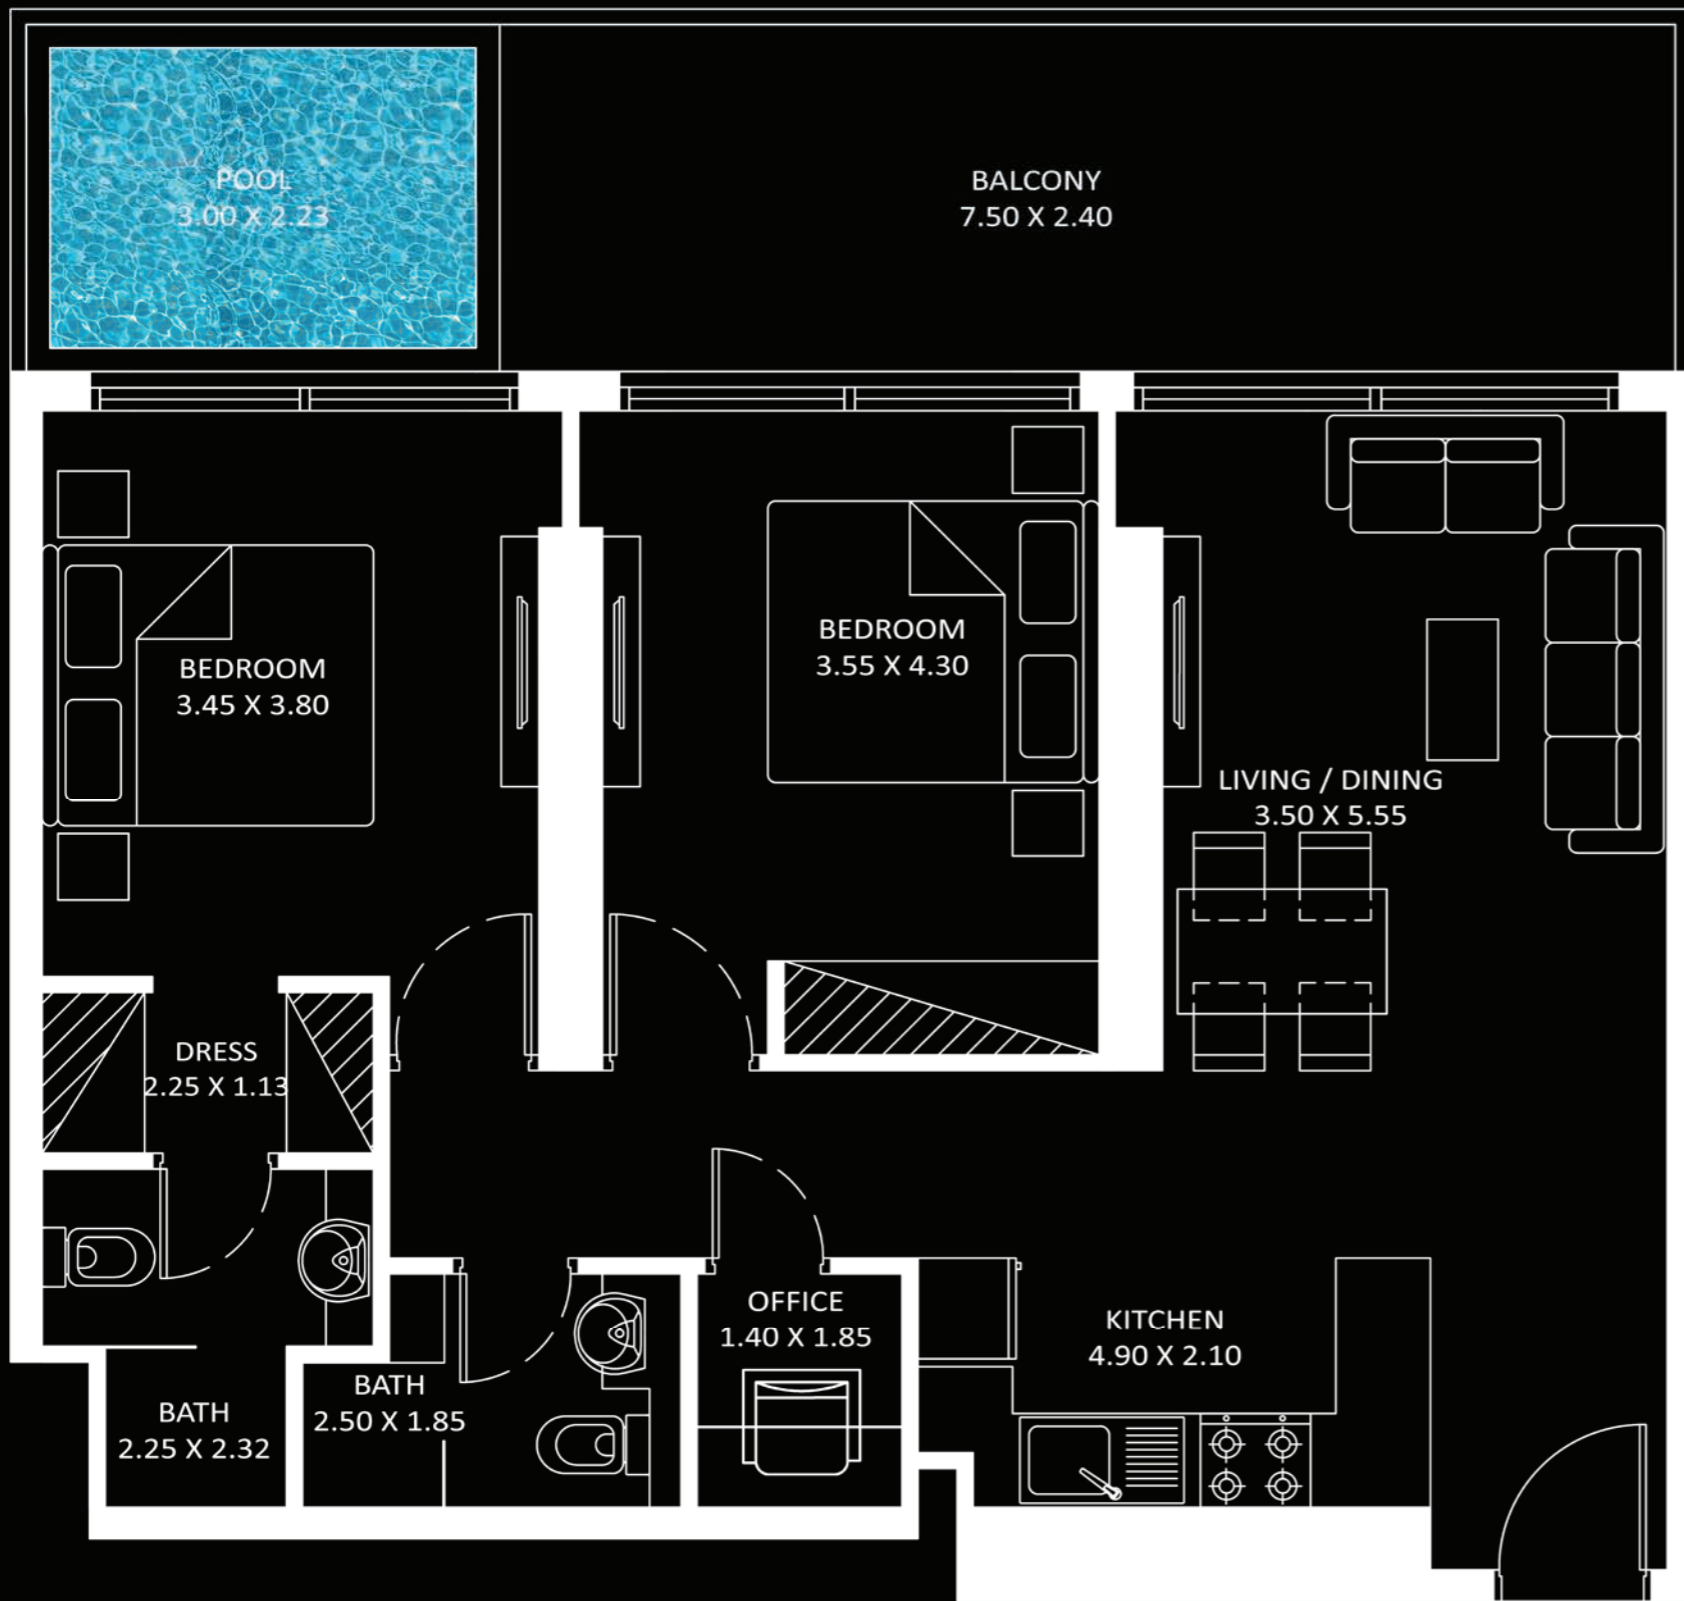

2 BEDROOM TYPE - B

AREA (Sq.Ft)

Apartment
912 to 921

Balcony
345 to 349

Total
1,258 to 1,270

FEATURES :

- Pool
- Convertible Kitchen

Diamondz

2 BEDROOM TYPE - A

AREA (Sq.Ft)

Apartment
822 to 830

Balcony
273 to 277

Total
1,095 to 1,107

FEATURES :

- Pool
- Office