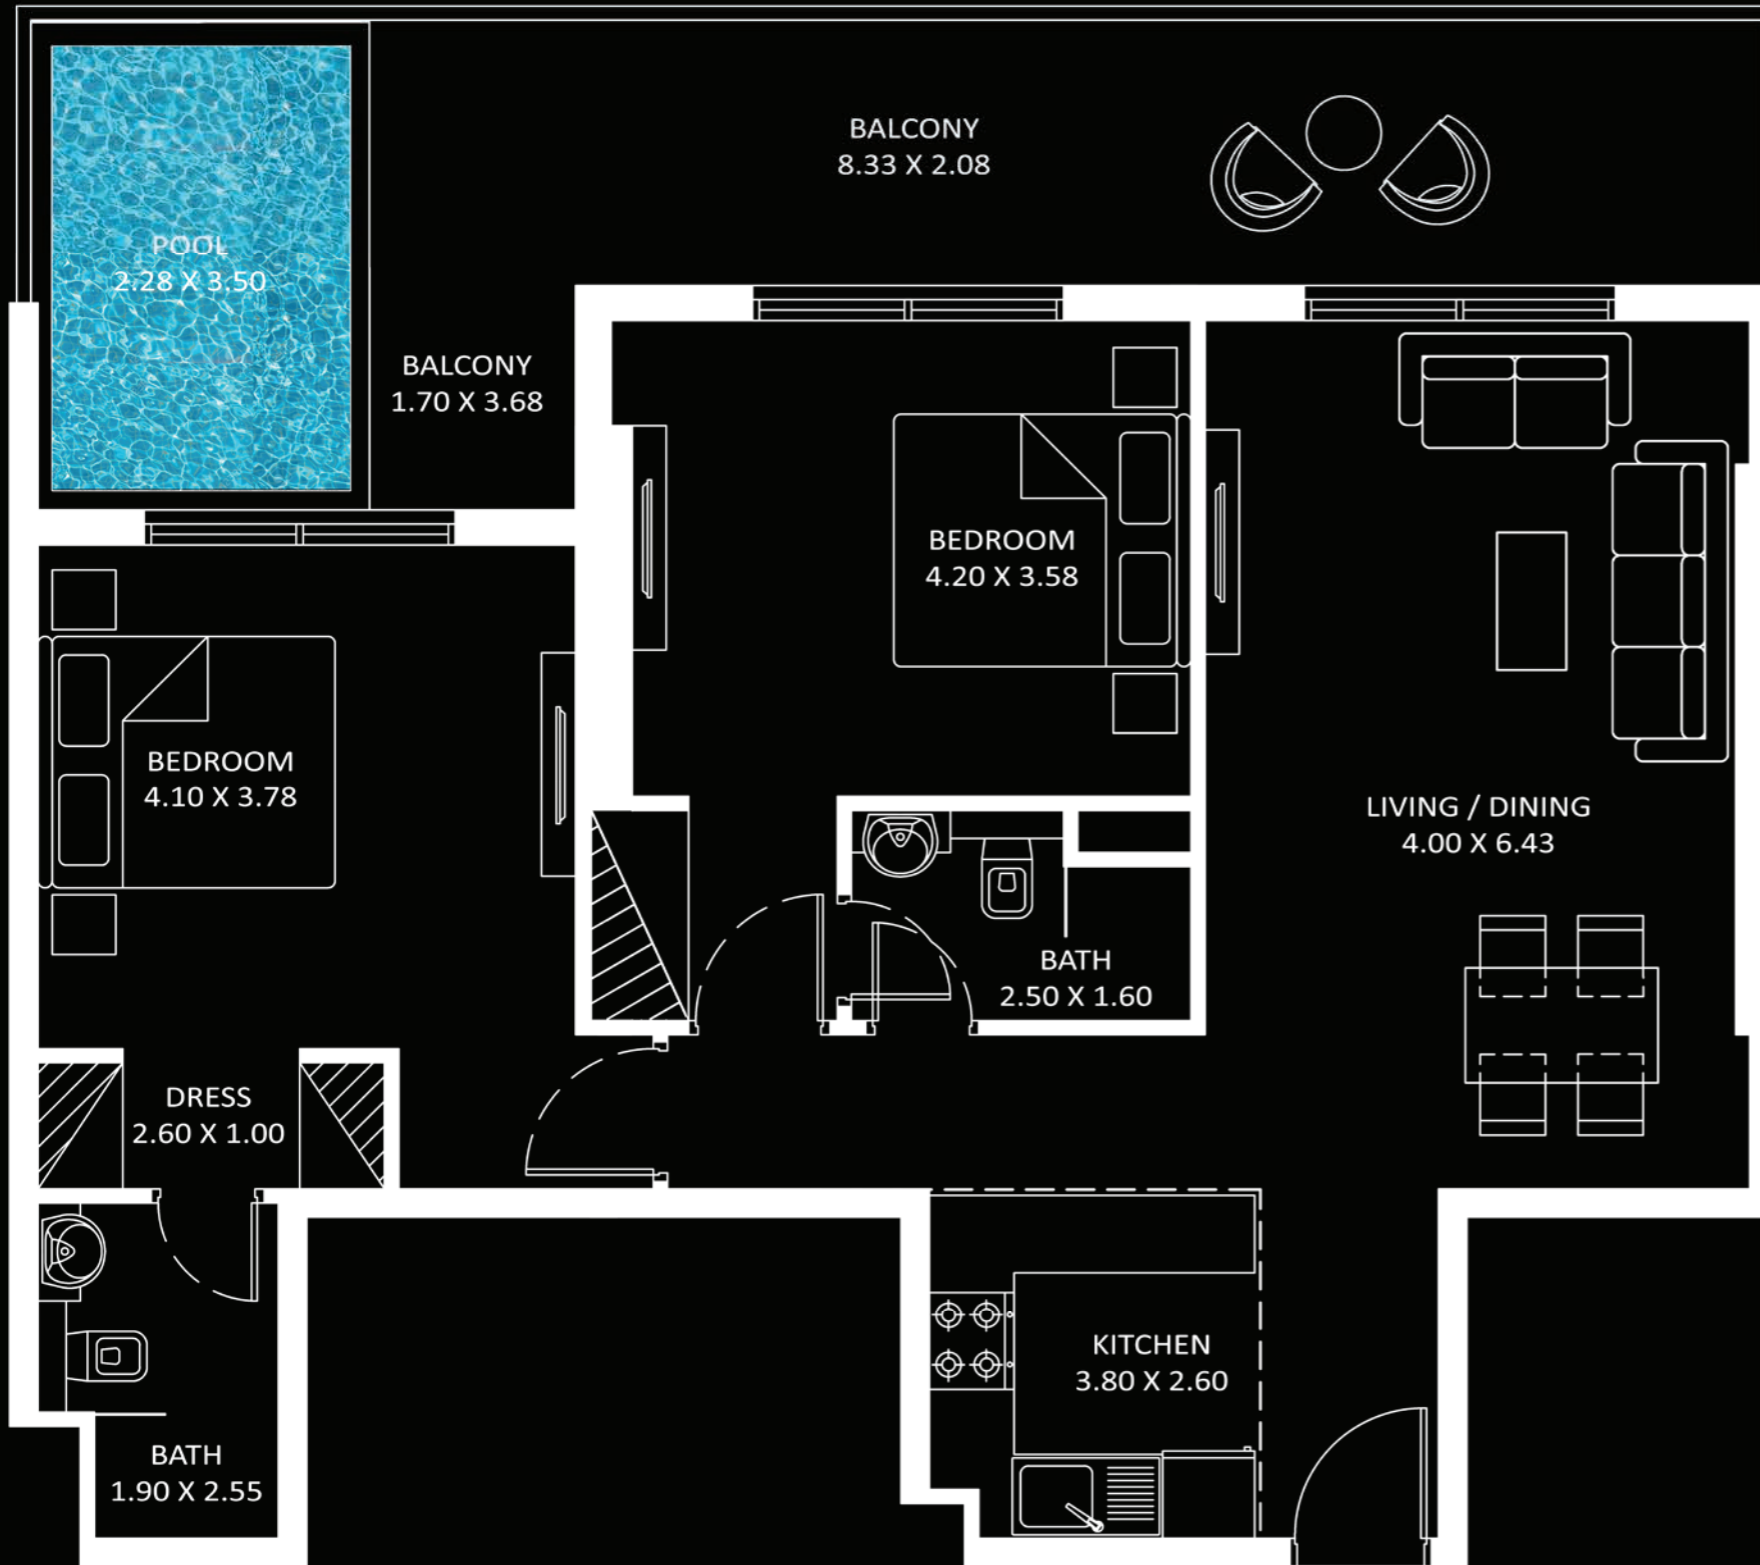

2 BEDROOM TYPE - B

AREA (Sq.Ft)

Apartment
912 to 921

Balcony
345 to 349

Total
1,258 to 1,270

FEATURES :

- Pool
- Convertible Kitchen

Diamondz

2 BEDROOM TYPE - A

AREA (Sq.Ft)

Apartment
822 to 830

Balcony
273 to 277

Total
1,095 to 1,107

FEATURES :

- Pool
- Office