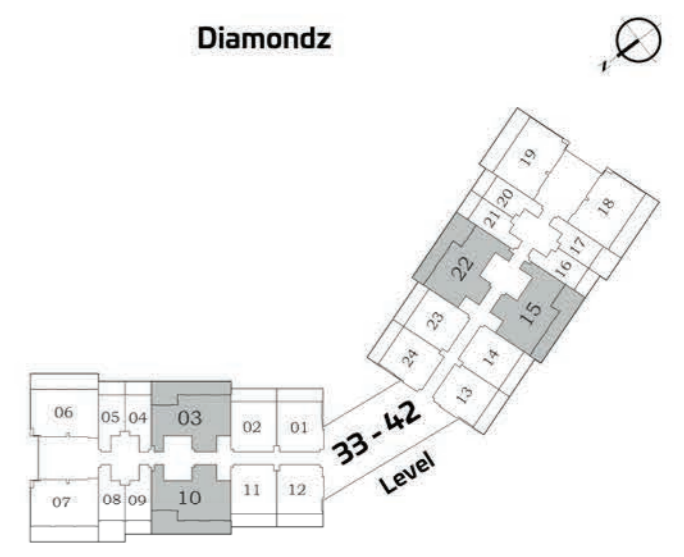

2 BEDROOM TYPE - B

AREA (Sq.Ft)

Apartment
912 to 921

Balcony
345 to 349

Total
1,258 to 1,270

FEATURES :

- Pool
- Convertible Kitchen

Diamondz

2 BEDROOM TYPE - A

AREA (Sq.Ft)

Apartment
822 to 830

Balcony
273 to 277

Total
1,095 to 1,107

FEATURES :

- Pool
- Office