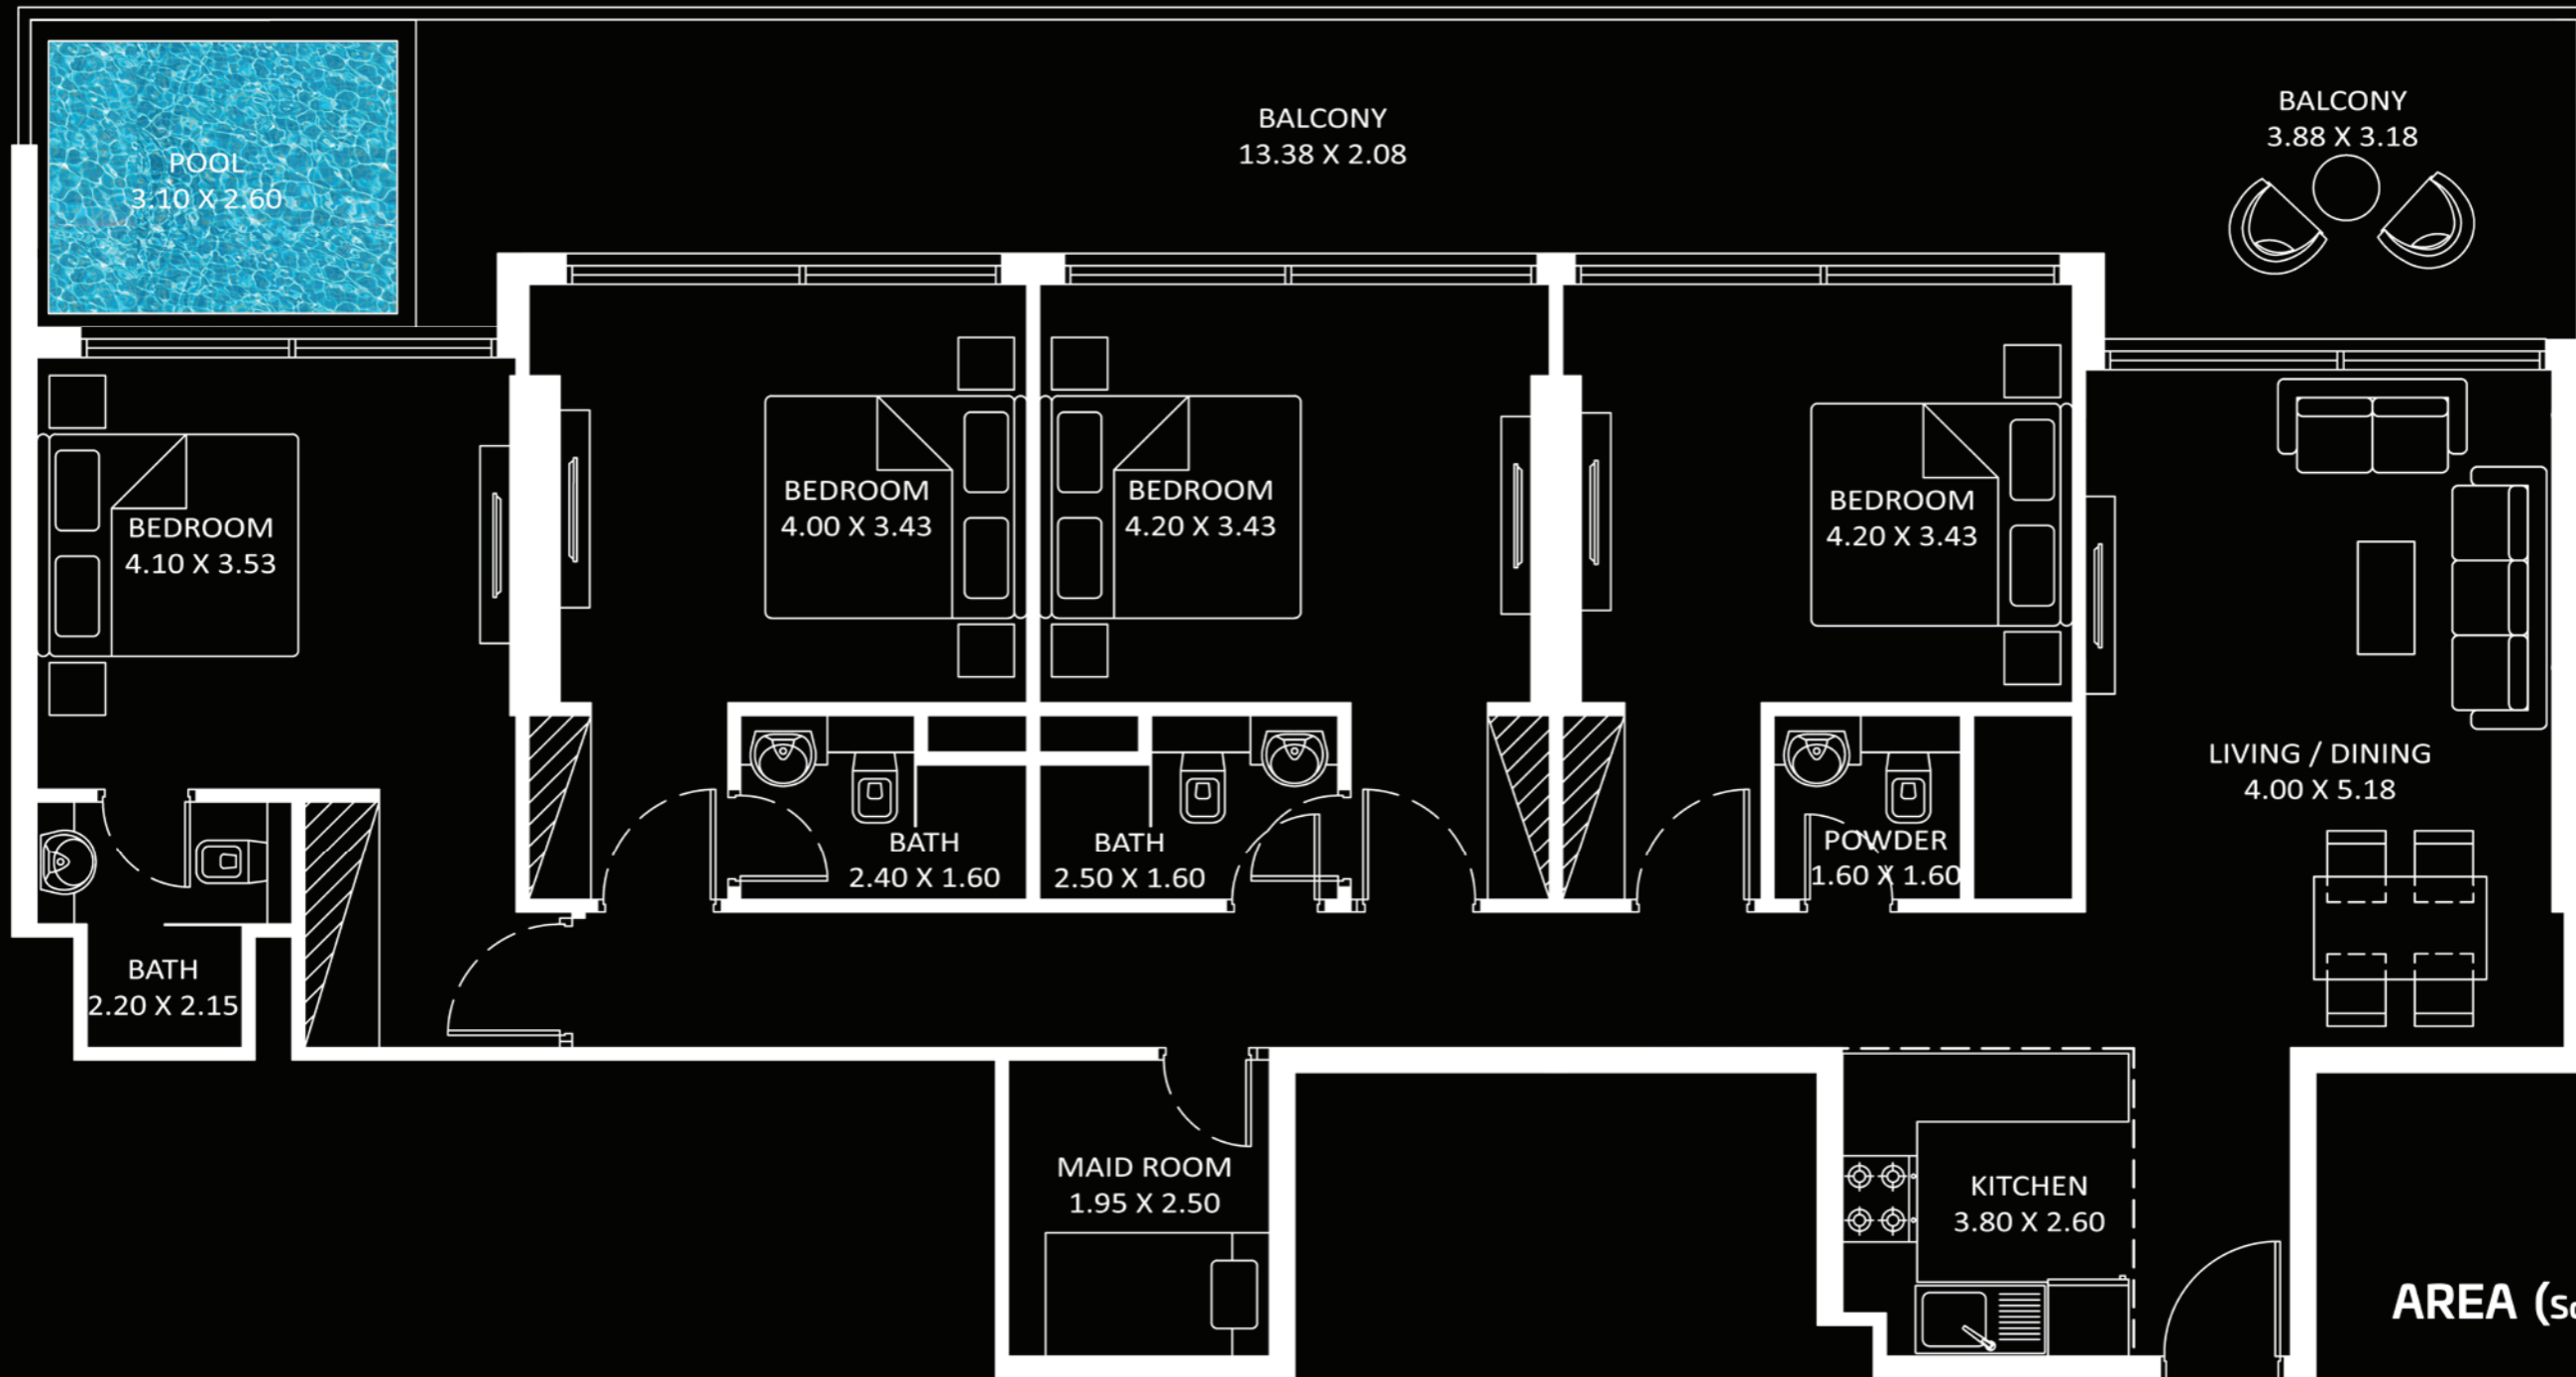

4 BEDROOM

AREA (Sq.Ft)

Apartment
1,425 to 1,433

Balcony
534 to 539

Total
1,959 to 1,973

FEATURES :

- Pool
- Maid Room
- Convertible Kitchen

Diamondz