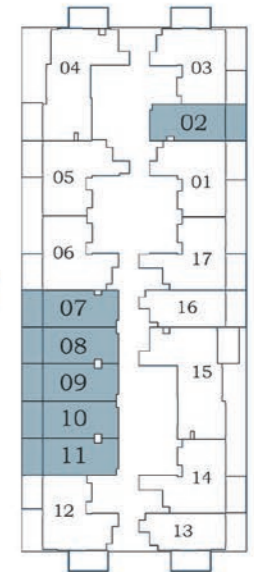

STUDIO

TYPE - A

AREA (Sq.Ft)

Apartment
289 to 297

Balcony
78 to 82

Total
367 to 379

Floor

Oasiz 2

2 - 15

17 - 27

STUDIO

TYPE - B

AREA (Sq.Ft)

Apartment

310 to 317

Balcony

77 to 81

Total

387 to 398

Floor

Oasiz 2

2 - 15

17 - 27

STUDIO

Floor

Oasiz 2

2 - 15

28 - 31

PRESIDENTIAL

STUDIO - B

AREA (Sq.Ft)

Apartment
310 to 318