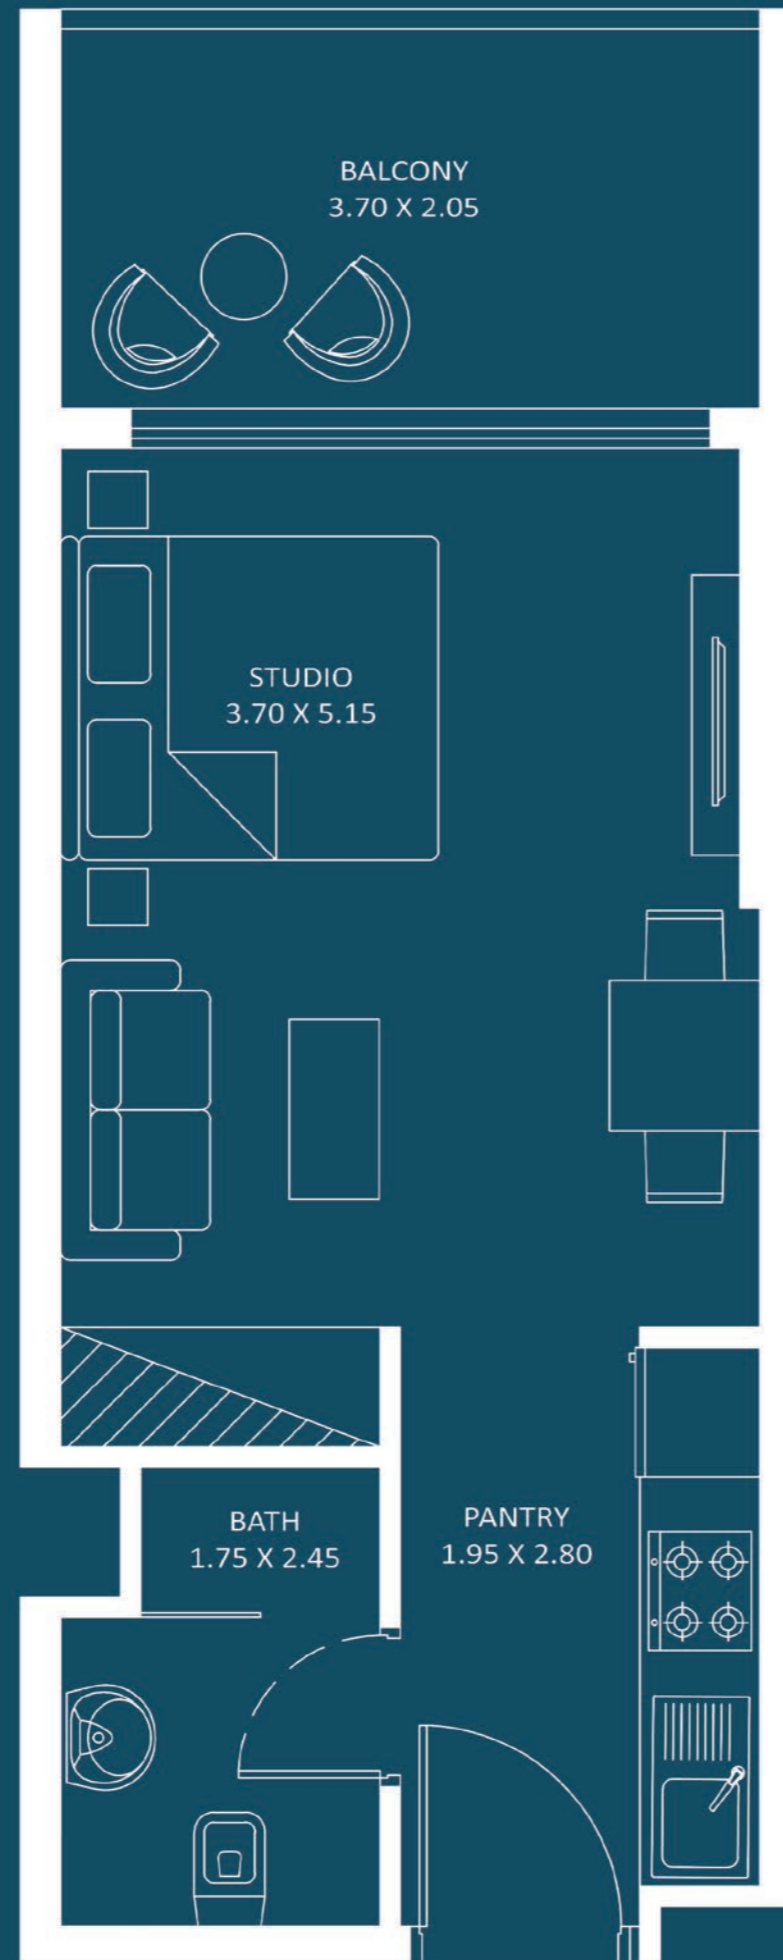

STUDIO

TYPE - A

AREA (Sq.Ft)

Apartment
289 to 297

Balcony
78 to 82

Total
367 to 379

Floor

Oasiz 2

2 - 15

17 - 27

STUDIO

TYPE - B

AREA (Sq.Ft)

Apartment

310 to 317

Balcony

77 to 81

Total

387 to 398

Floor

Oasiz 2

2 - 15

17 - 27

STUDIO

Floor

Oasiz 2

2 - 15

28 - 31

PRESIDENTIAL

STUDIO - B

AREA (Sq.Ft)

Apartment
310 to 318