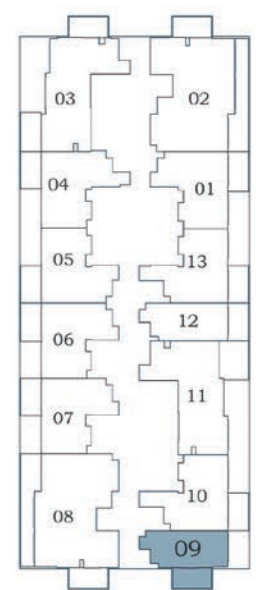

77 to 81

Total

387 to 398

Floor

Oasiz 2

2 - 15

17 - 27

STUDIO

PRESIDENTIAL

STUDIO - A

AREA (Sq.Ft)

Apartment
308 to 316

Balcony
82 to 86

Total
390 to 402

FEATURES :

Pool

Floor

Oasiz 2

2 - 15

28 - 31

PRESIDENTIAL

STUDIO - B

AREA (Sq.Ft)

Apartment
310 to 318

Balcony
77 to 81

Total
387 to 399

FEATURES :

Pool

Floor

Oasiz 2

28 - 31