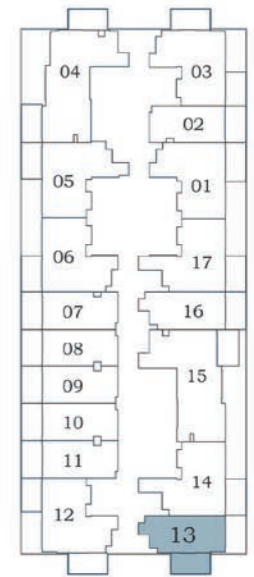

2 - 15

17 - 27

STUDIO

TYPE - B

AREA (Sq.Ft)

Apartment

310 to 317

Balcony

77 to 81

Total

387 to 398

Floor

Oasiz 2

2 - 15

17 - 27

STUDIO

TYPE - C

AREA (Sq.Ft)

Apartment
308 to 316

Balcony
82 to 86

Total
390 to 402

Floor

Oasiz 2

17 - 27

PRESIDENTIAL

STUDIO - A

AREA (Sq.Ft)

Apartment
308 to 316

Balcony
82 to 86

Total
390 to 402

FEATURES :

Pool