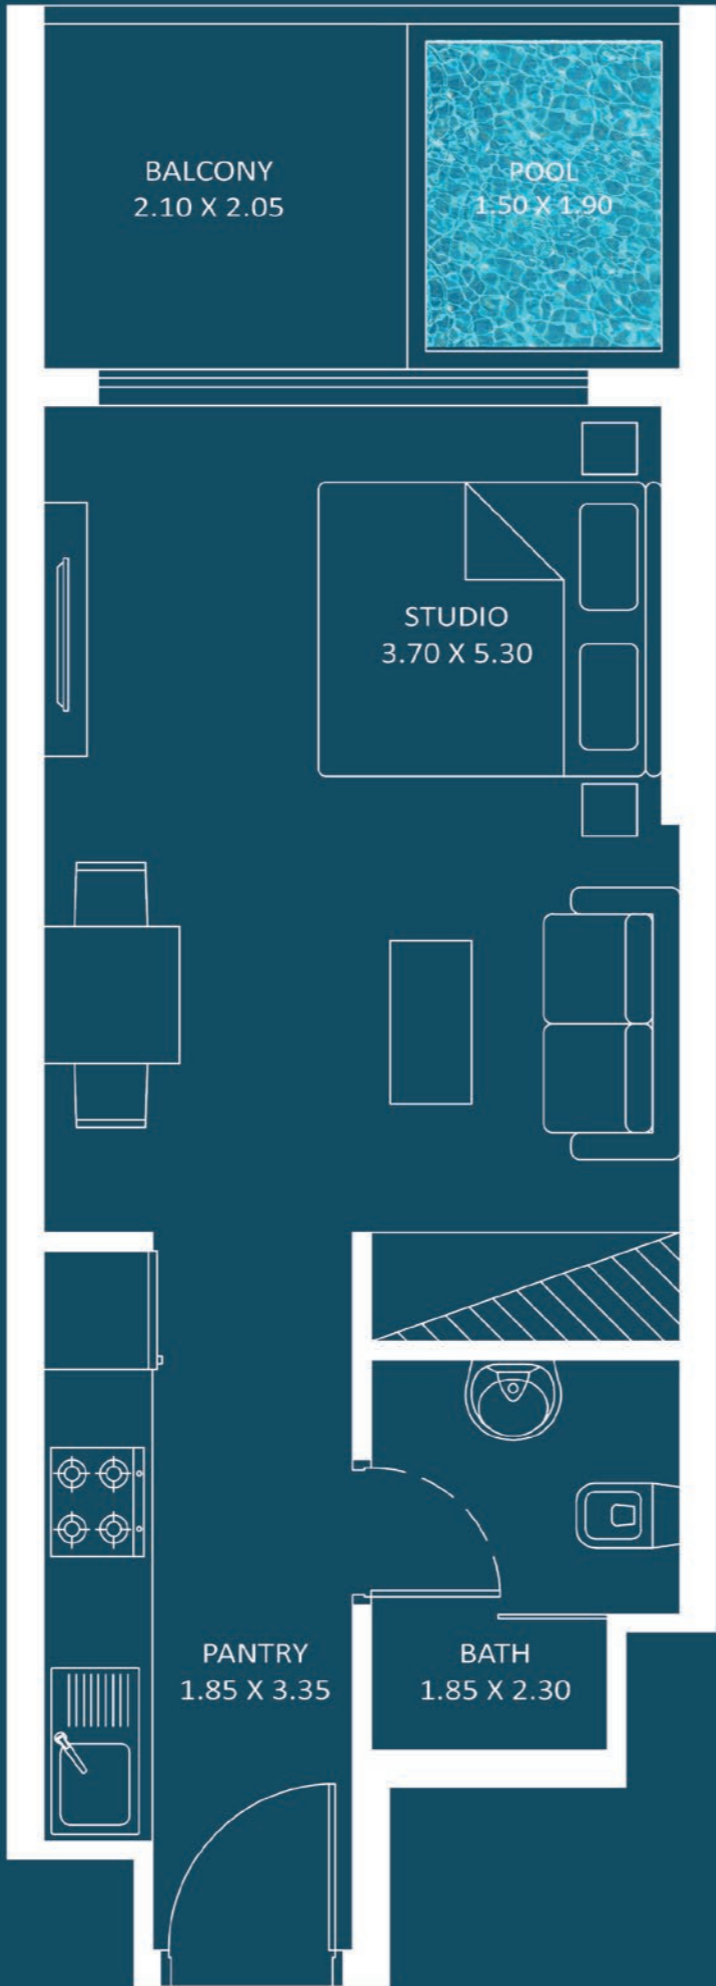

STUDIO

TYPE - A

AREA (Sq.Ft)

Apartment
289 to 297

Balcony
78 to 82

Total
367 to 379

Floor

Oasiz 2

PRESIDENTIAL

STUDIO - A

AREA (Sq.Ft)

Apartment
308 to 316

Balcony
82 to 86

Total
390 to 402

FEATURES :

Pool

Floor

Oasiz 2

2 - 15

28 - 31

PRESIDENTIAL

STUDIO - B

AREA (Sq.Ft)

Apartment
310 to 318

Balcony
77 to 81

Total
387 to 399

FEATURES :

Pool

Floor

Oasiz 2

28 - 31