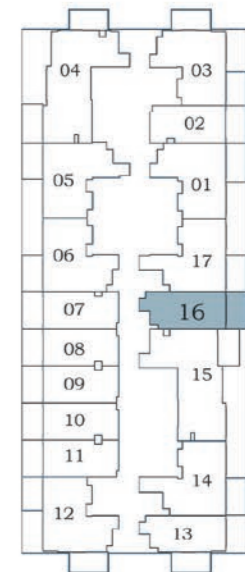

STUDIO

TYPE - A

AREA (Sq.Ft)

Apartment
289 to 297

Balcony
78 to 82

Total
367 to 379

Floor

Oasiz 2

2 - 15

17 - 27

STUDIO

TYPE - B

AREA (Sq.Ft)

Apartment

310 to 317

Balcony

77 to 81

Total

387 to 398

Floor

Oasiz 2

2 - 15

17 - 27

STUDIO

TYPE - C

AREA (Sq.Ft)

Apartment
308 to 316

Balcony
82 to 86

Total
390 to 402

Floor

Oasiz 2

17 - 27