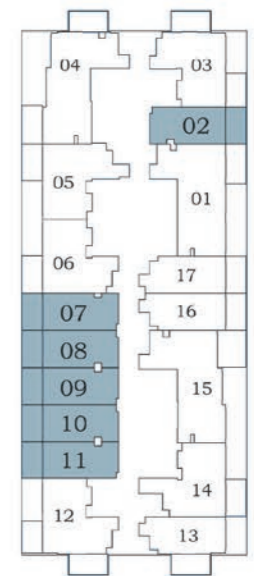

STUDIO

TYPE - A

AREA (Sq.Ft)

Apartment
289 to 297

Balcony
78 to 82

Total
367 to 379

Floor

Oasiz 2

2 - 15

17 - 27

STUDIO

TYPE - B

AREA (Sq.Ft)

Apartment

310 to 317

Balcony

77 to 81

Total

387 to 398

Floor

Oasiz 2

2 - 15

17 - 27

STUDIO

Floor

Oasiz 2

2 - 15

28 - 31

PRESIDENTIAL

STUDIO - B

AREA (Sq.Ft)

Apartment
310 to 318