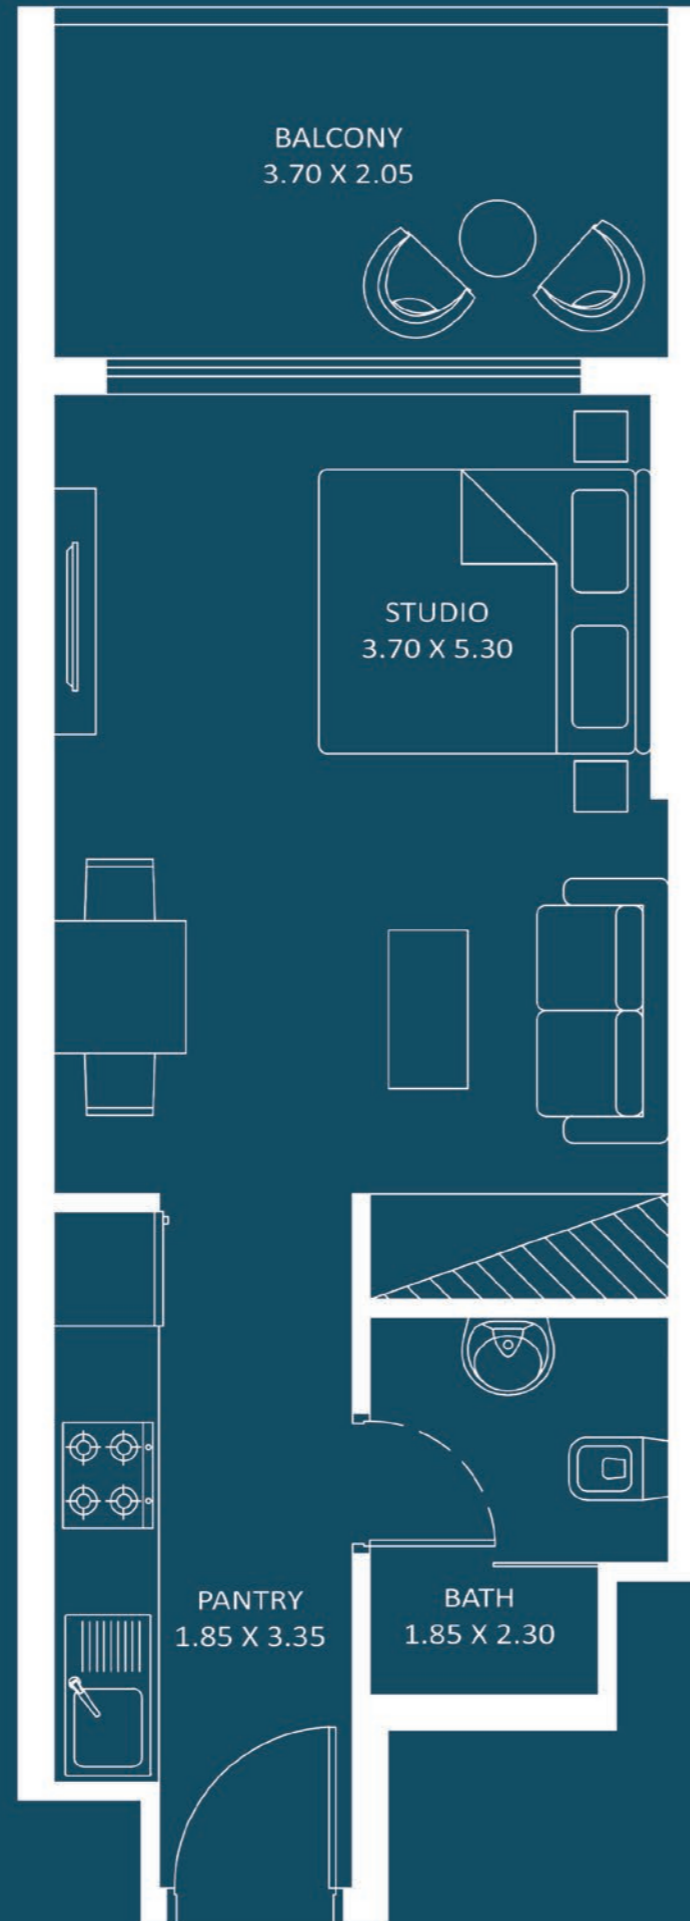

STUDIO

TYPE - A

AREA (Sq.Ft)

Apartment
289 to 297

Balcony
78 to 82

Total
367 to 379

Floor

Oasiz 2

2 - 15

17 - 27

STUDIO

TYPE - B

AREA (Sq.Ft)

Apartment

310 to 317

Balcony

77 to 81

Total

387 to 398

Floor

Oasiz 2

2 - 15

17 - 27

STUDIO

TYPE - C

AREA (Sq.Ft)

Apartment
308 to 316

Balcony
82 to 86

Total
390 to 402

Floor

Oasiz 2

17 - 27