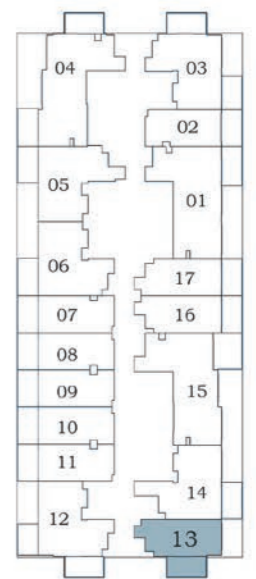

77 to 81

Total

387 to 398

Floor

Oasiz 2

2 - 15

17 - 27

STUDIO

TYPE - C

AREA (Sq.Ft)

Apartment
308 to 316

Balcony
82 to 86

Total
390 to 402

Floor

Oasiz 2

17 - 27

PRESIDENTIAL

STUDIO - A

AREA (Sq.Ft)

Apartment
308 to 316

Balcony
82 to 86

Total
390 to 402

FEATURES :

Pool

Floor

Oasiz 2

2 - 15

28 - 31

PRESIDENTIAL

STUDIO - B

AREA (Sq.Ft)

Apartment
310 to 318