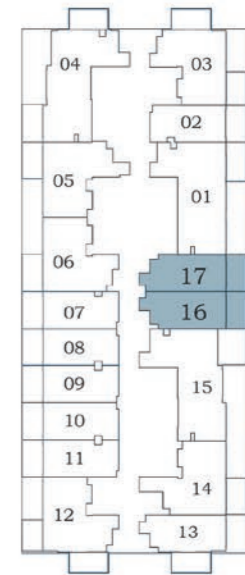

STUDIO

TYPE - A

AREA (Sq.Ft)

Apartment
289 to 297

Balcony
78 to 82

Total
367 to 379

Floor

Oasiz 2

2 - 15

17 - 27

STUDIO

TYPE - B

AREA (Sq.Ft)

Apartment

310 to 317

Balcony

77 to 81

Total

387 to 398

Floor

Oasiz 2

2 - 15

17 - 27

STUDIO

TYPE - C

AREA (Sq.Ft)

Apartment
308 to 316

Balcony
82 to 86

Total
390 to 402

Floor

Oasiz 2

17 - 27