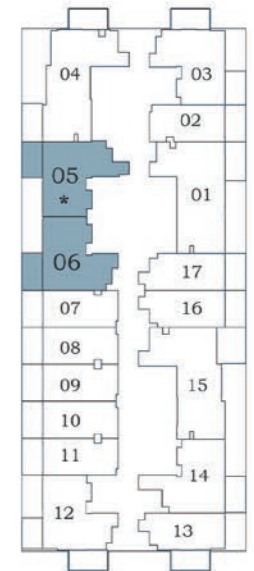

1 BEDROOM

TYPE - A

AREA (Sq.Ft)

Apartment
455 to 489

Balcony
76 to 86

Total
531 to 565

FEATURES :

Dual Access Bath

Floor

Oasis 2

2 - 15

17 - 27

28 - 31

* With foyer

1 BEDROOM

TYPE - B

AREA (Sq.Ft)

Apartment
463 to 471

Balcony
75 to 80

Total
538 to 551

FEATURES :

Dual Access Bath

Floor

Oasiz 2

28 - 31

PRESIDENTIAL

SUITE - B

Floor

Oasiz 2

2 - 15

AREA (Sq.Ft)

Apartment
464 to 472