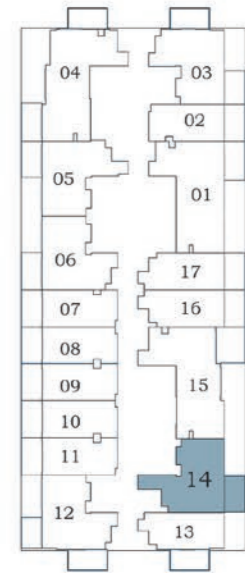

Floor

Oasis 2

2 - 15

17 - 27

28 - 31

* With foyer

1 BEDROOM

TYPE - B

AREA (Sq.Ft)

Apartment
463 to 471

Balcony
75 to 80

Total
538 to 551

FEATURES :

Dual Access Bath

Floor

Oasiz 2

2 - 15

17 - 27

1 BEDROOM

TYPE - C

AREA (Sq.Ft)

Apartment
464 to 472

Balcony
155 to 159

Total
619 to 631

FEATURES :

Dual Access Bath

Floor

Oasis 2

2 - 15

17 - 27

PRESIDENTIAL SUITE - A

AREA (Sq.Ft)