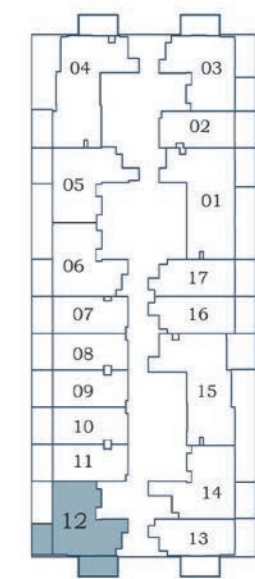

Apartment
458 to 472

Balcony
78 to 86

Total
536 to 558

FEATURES :

- Pool
- Dual Access Bath

Floor

Oasiz 2

17 - 27

28 - 31

PRESIDENTIAL

SUITE - B

Floor

Oasiz 2

2 - 15

AREA (Sq.Ft)

Apartment
464 to 472

Balcony
150 to 154

Total
614 to 626

FEATURES :

- Pool
- Dual Access Bath

PRESIDENTIAL

SUITE - C

Floor

Oasiz 2