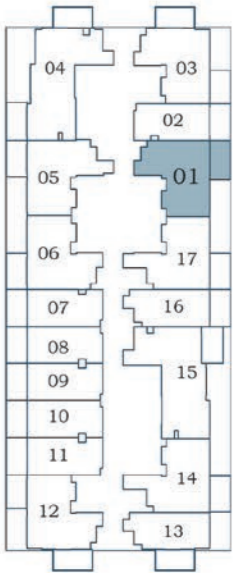

FEATURES :

Dual Access Bath

Floor

Oasis 2

2 - 15

17 - 27

PRESIDENTIAL SUITE - A

AREA (Sq.Ft)

Apartment
458 to 472

Balcony
78 to 86

Total
536 to 558

FEATURES :

- Pool
- Dual Access Bath

Floor

Oasiz 2

17 - 27

28 - 31

PRESIDENTIAL

SUITE - B

Floor

Oasiz 2

2 - 15

AREA (Sq.Ft)

Apartment
464 to 472

Balcony
150 to 154

Total
614 to 626

FEATURES :

- Pool
- Dual Access Bath

PRESIDENTIAL

SUITE - C

Floor

Oasiz 2