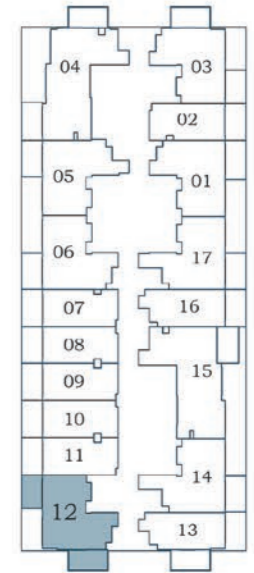

Apartment
458 to 472

Balcony
78 to 86

Total
536 to 558

FEATURES :

- Pool
- Dual Access Bath

Floor

Oasiz 2

17 - 27

28 - 31

PRESIDENTIAL

SUITE - B

Floor

Oasiz 2

2 - 15

AREA (Sq.Ft)

Apartment
464 to 472

Balcony
150 to 154

Total
614 to 626

FEATURES :

- Pool
- Dual Access Bath

PRESIDENTIAL

SUITE - C

Floor

Oasiz 2

17 - 27

AREA (Sq.Ft)

Apartment
464 to 472

Balcony
155 to 159

Total
619 to 631

FEATURES :

- Pool
- Dual Access Bath