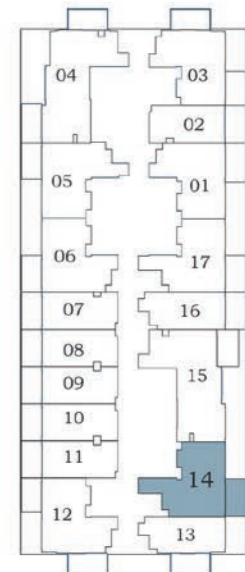

Floor

Oasis 2

2 - 15

17 - 27

28 - 31

* With foyer

1 BEDROOM

TYPE - B

AREA (Sq.Ft)

Apartment
463 to 471

Balcony
75 to 80

Total
538 to 551

FEATURES :

Dual Access Bath

Floor

Oasiz 2

2 - 15

17 - 27

1 BEDROOM

TYPE - C

AREA (Sq.Ft)

Apartment
464 to 472

Balcony
155 to 159

Total
619 to 631

FEATURES :

Dual Access Bath

Floor

Oasis 2

2 - 15

17 - 27

PRESIDENTIAL SUITE - A

AREA (Sq.Ft)