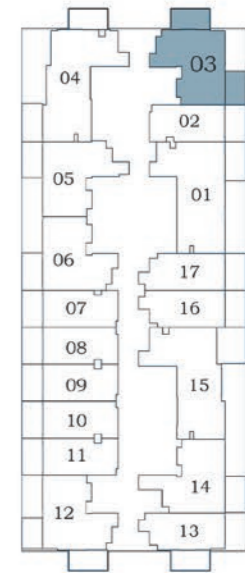

2 - 15

17 - 27

1 BEDROOM

TYPE - C

AREA (Sq.Ft)

Apartment
464 to 472

Balcony
155 to 159

Total
619 to 631

FEATURES :

Dual Access Bath

Floor

Oasis 2

2 - 15

17 - 27

PRESIDENTIAL SUITE - A

AREA (Sq.Ft)

Apartment
458 to 472

Balcony
78 to 86

Total
536 to 558

FEATURES :

- Pool
- Dual Access Bath

Floor

Oasiz 2

17 - 27

28 - 31

PRESIDENTIAL

SUITE - B

Floor

Oasiz 2

2 - 15

AREA (Sq.Ft)

Apartment
464 to 472