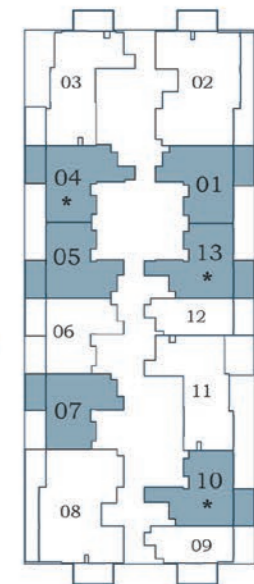

1 BEDROOM

TYPE - A

AREA (Sq.Ft)

Apartment
455 to 489

Balcony
76 to 86

Total
531 to 565

FEATURES :

Dual Access Bath

Floor

Oasis 2

2 - 15

17 - 27

28 - 31

* With foyer

1 BEDROOM

TYPE - B

AREA (Sq.Ft)

Apartment
463 to 471

Balcony
75 to 80

Total
538 to 551

FEATURES :

Dual Access Bath

Floor

Oasiz 2

2 - 15

17 - 27

1 BEDROOM

TYPE - C

AREA (Sq.Ft)

Apartment
464 to 472

Balcony
155 to 159

Total
619 to 631