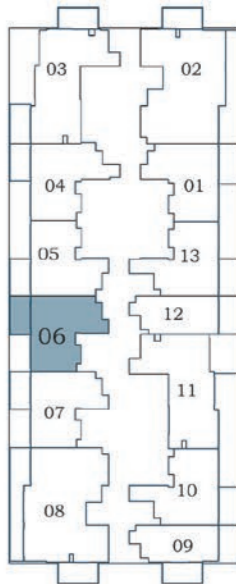

FEATURES :

Dual Access Bath

Floor

Oasis 2

2 - 15

17 - 27

PRESIDENTIAL SUITE - A

AREA (Sq.Ft)

Apartment
458 to 472

Balcony
78 to 86

Total
536 to 558

FEATURES :

- Pool
- Dual Access Bath

Floor

Oasiz 2

17 - 27

28 - 31

PRESIDENTIAL

SUITE - B

Floor

Oasiz 2

2 - 15

AREA (Sq.Ft)

Apartment
464 to 472