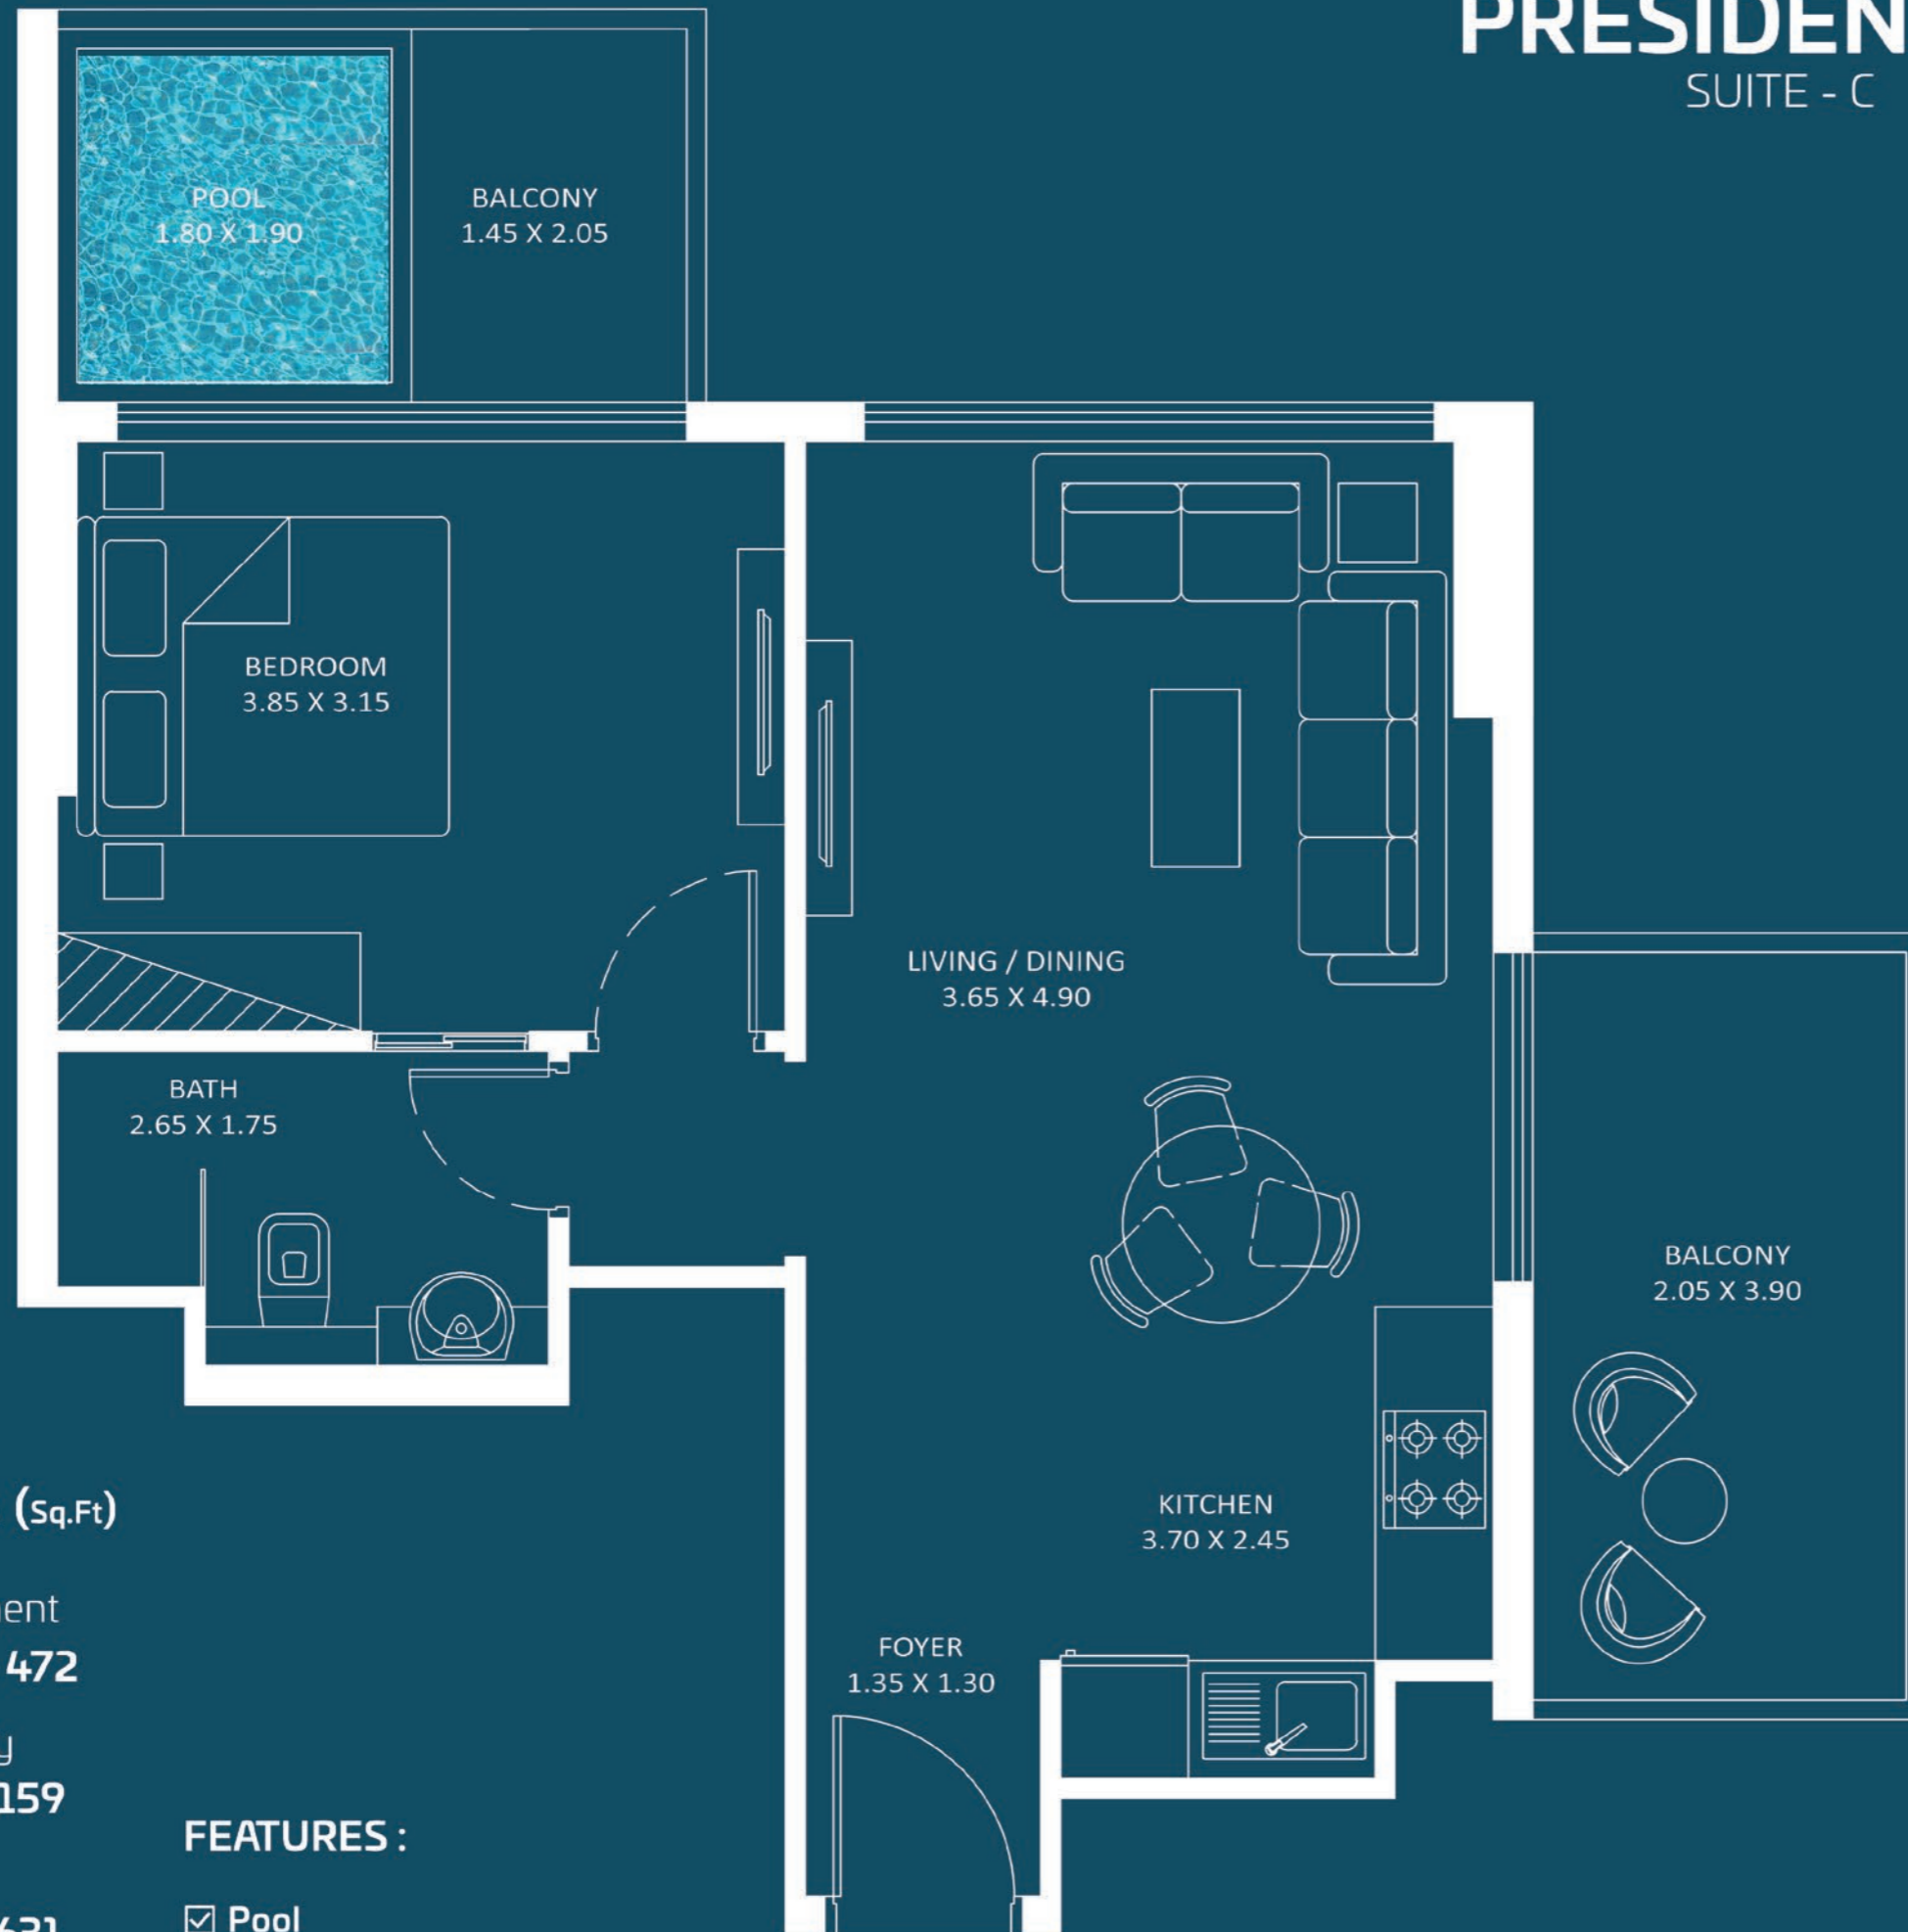

PRESIDENTIAL

SUITE - C

Floor

Oasiz 2

17 - 27

AREA (Sq.Ft)

Apartment
464 to 472

Balcony
155 to 159

Total
619 to 631

FEATURES :

- ☒ Pool
- ☒ Dual Access Bath