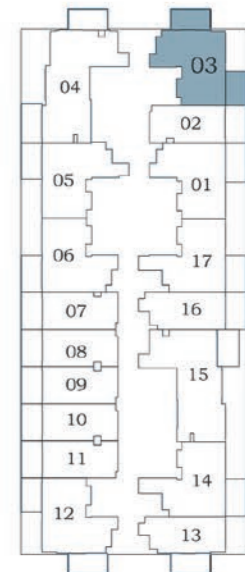

2 - 15

17 - 27

1 BEDROOM

TYPE - C

AREA (Sq.Ft)

Apartment
464 to 472

Balcony
155 to 159

Total
619 to 631

FEATURES :

Dual Access Bath

Floor

Oasis 2

2 - 15

17 - 27

PRESIDENTIAL SUITE - A

AREA (Sq.Ft)

Apartment
458 to 472

Balcony
78 to 86

Total
536 to 558

FEATURES :

- Pool
- Dual Access Bath

Floor

Oasiz 2

17 - 27

28 - 31

PRESIDENTIAL

SUITE - B

Floor

Oasiz 2

2 - 15

AREA (Sq.Ft)

Apartment
464 to 472