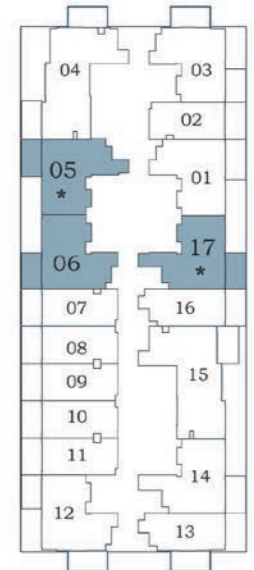

1 BEDROOM

TYPE - A

AREA (Sq.Ft)

Apartment
455 to 489

Balcony
76 to 86

Total
531 to 565

FEATURES :

Dual Access Bath

Floor

Oasis 2

2 - 15

17 - 27

28 - 31

* With foyer

1 BEDROOM

TYPE - B

AREA (Sq.Ft)

Apartment
463 to 471

Balcony
75 to 80

Total
538 to 551

FEATURES :

Dual Access Bath

Floor

Oasiz 2

28 - 31

PRESIDENTIAL

SUITE - B

Floor

Oasiz 2

2 - 15

AREA (Sq.Ft)

Apartment
464 to 472