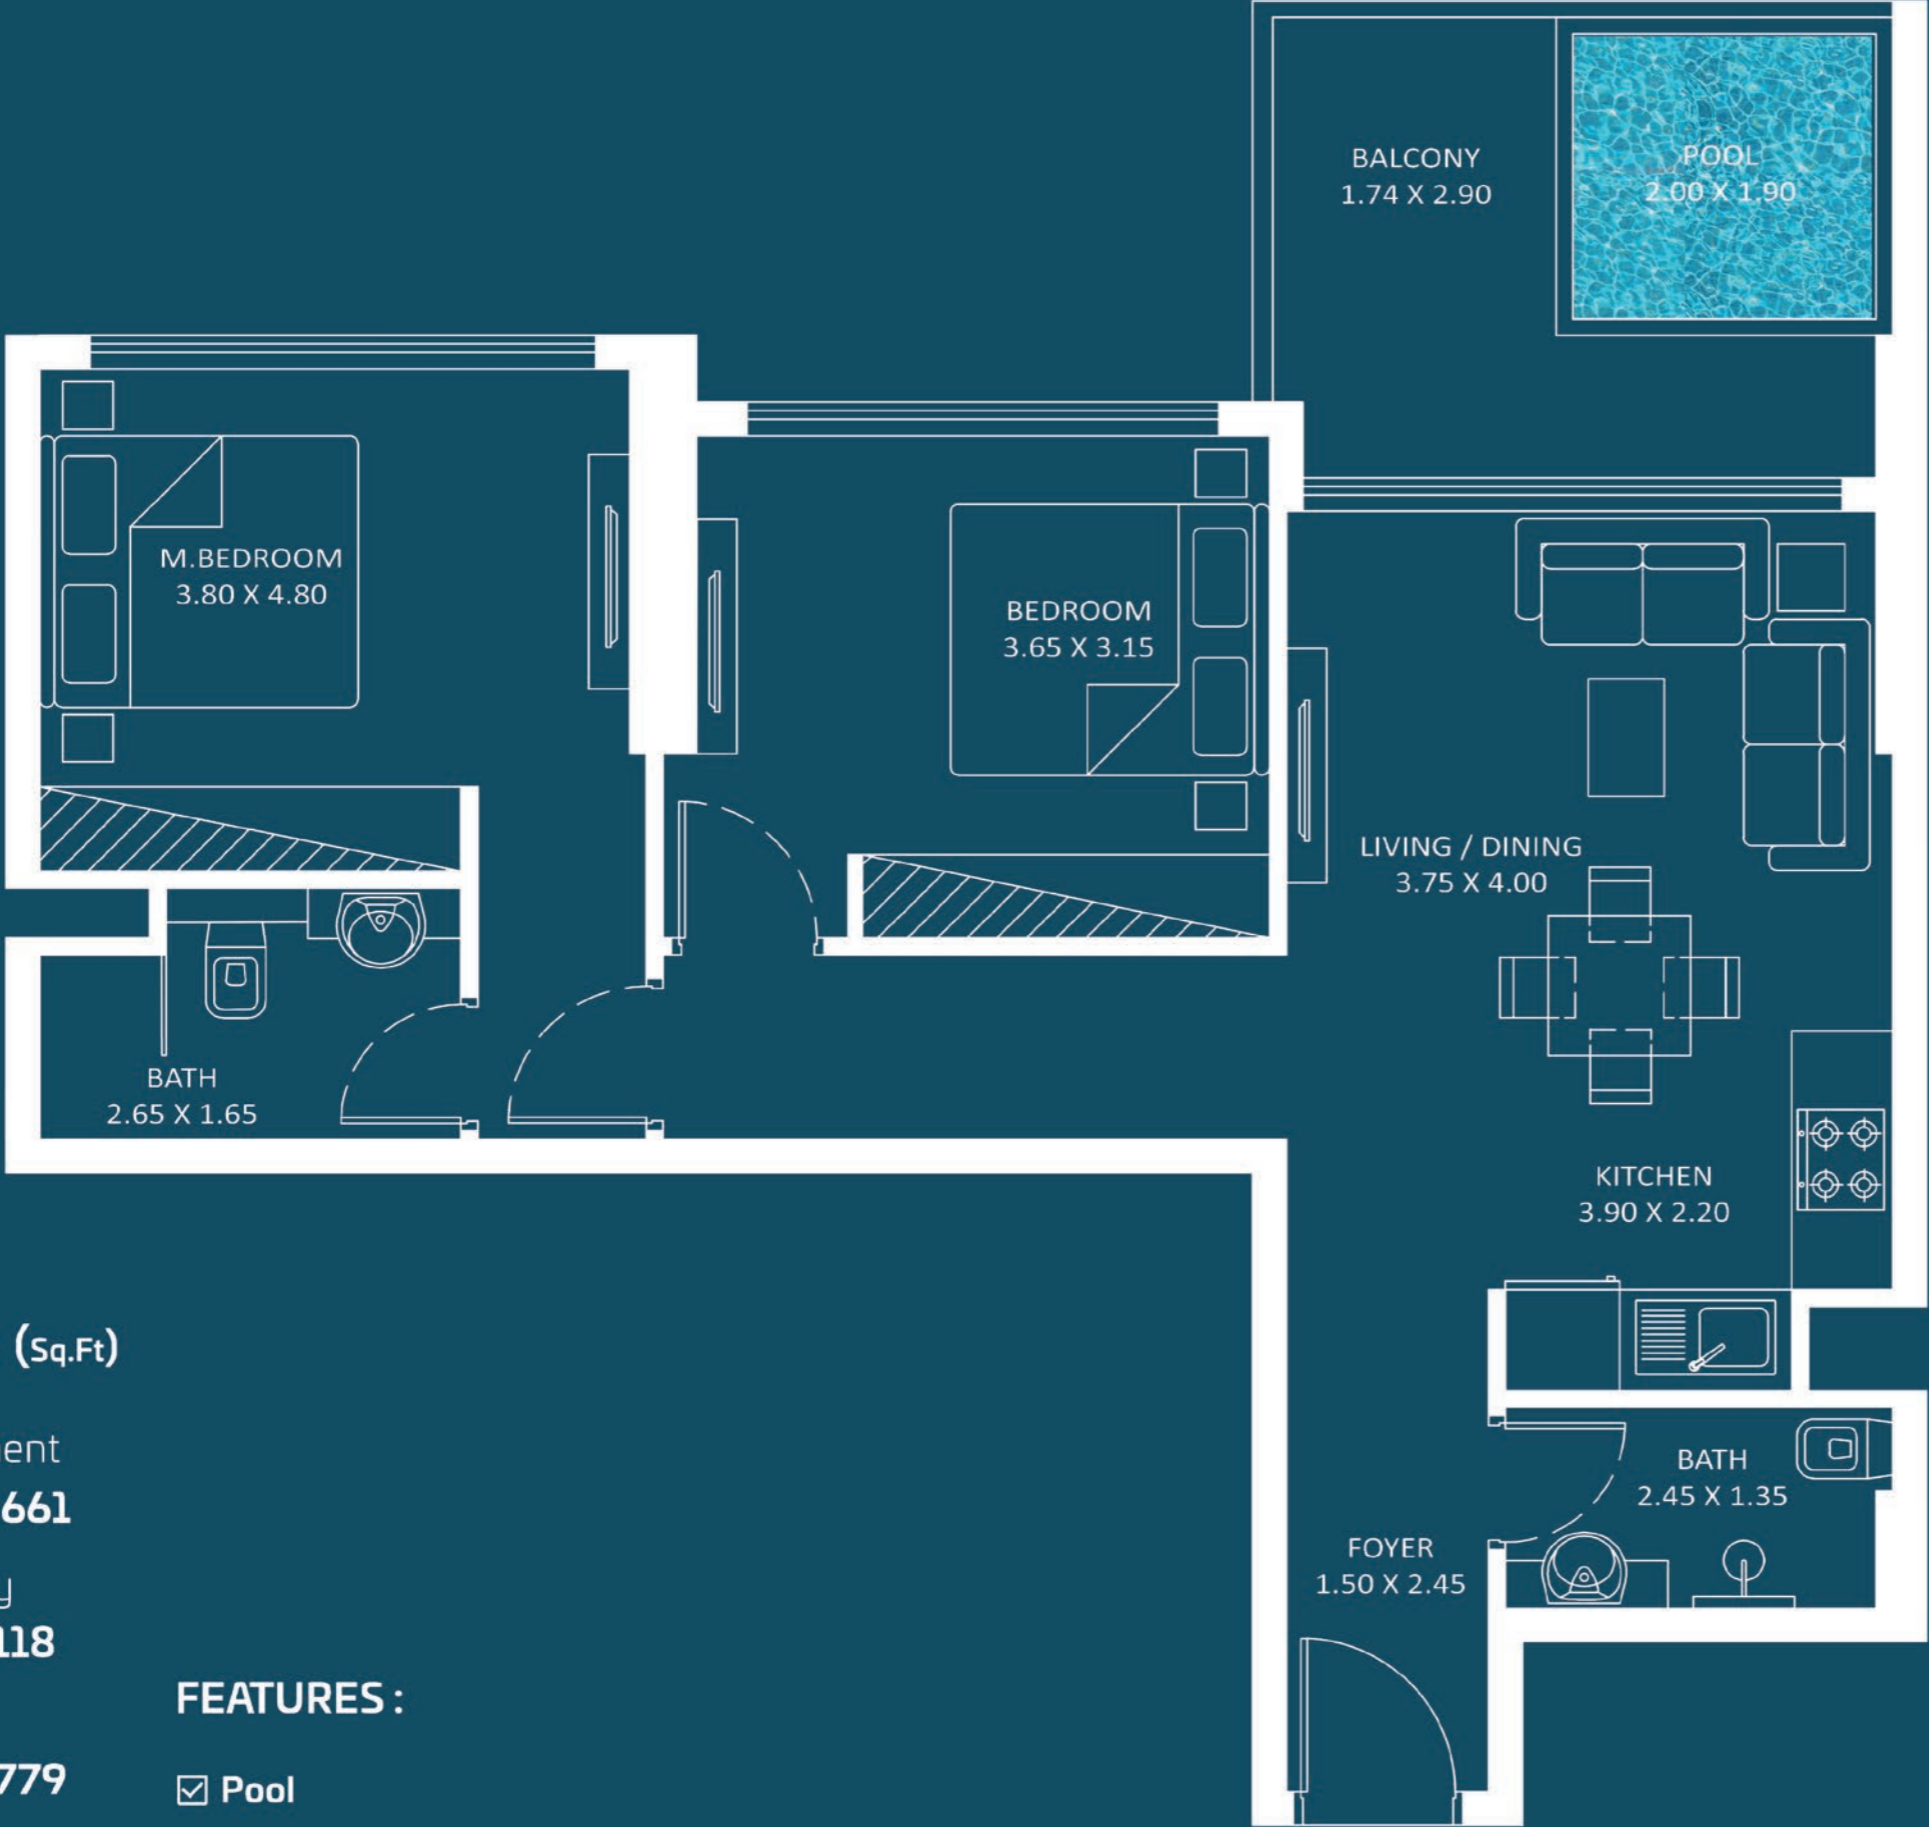

28 - 31

AREA (Sq.Ft)

Apartment
646 to 654

Balcony
166 to 170

Total
812 to 824

FEATURES :

Pool

2 BEDROOM

TYPE - D
WITH POOL

Floor

Oasiz 2

28 - 31

AREA (Sq.Ft)

Apartment
653 to 661

Balcony
114 to 118

Total
767 to 779

FEATURES :

Pool

2 BEDROOM

TYPE - D

Floor

Oasiz 2

2 - 15

AREA (Sq.Ft)

Apartment
653 to 661

Balcony
109 to 113

Total
762 to 774