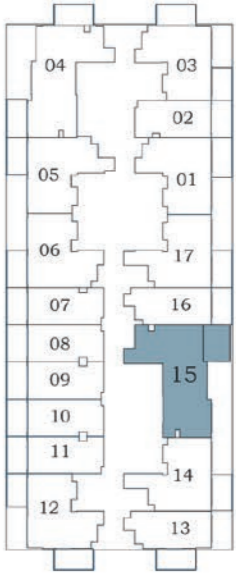

2 BEDROOM

TYPE - A

Floor

Oasiz 2

17 - 27

AREA (Sq.Ft)

Apartment
653 to 661

Balcony
83 to 86

Total
736 to 747

2 BEDROOM

TYPE - B

AREA (Sq.Ft)

Apartment
660 to 668

Balcony
83 to 87

Total
743 to 755

Floor

Oasiz 2

2 - 15

2 BEDROOM

TYPE - C

Floor

Oasiz 2

2 - 15

17 - 27

FEATURES :

Pool

2 BEDROOM

TYPE - D

Floor

Oasiz 2

2 - 15

AREA (Sq.Ft)