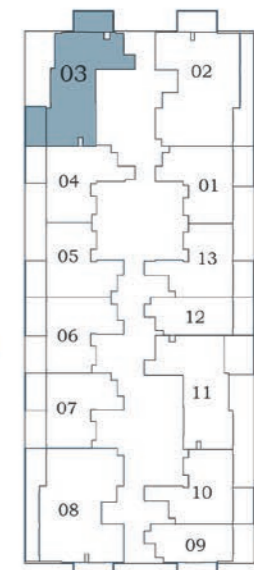

Total
736 to 747

2 BEDROOM

TYPE - B

AREA (Sq.Ft)

Apartment
660 to 668

Balcony
83 to 87

Total
743 to 755

Floor

Oasiz 2

2 - 15

2 BEDROOM

TYPE - C

Floor

Oasiz 2

2 - 15

17 - 27

28 - 31

AREA (Sq.Ft)

Apartment
646 to 654

Balcony
166 to 170

Total
812 to 824

FEATURES :

Pool

2 BEDROOM

TYPE - D
WITH POOL

Floor

Oasiz 2

28 - 31

AREA (Sq.Ft)

Apartment
653 to 661

Balcony
114 to 118

Total
767 to 779