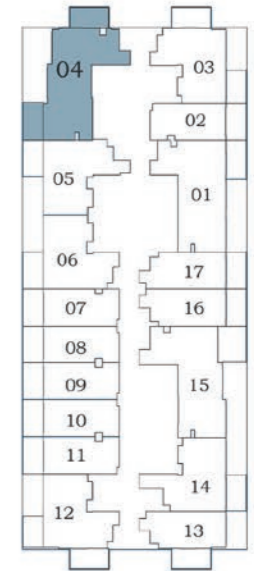

Total
736 to 747

2 BEDROOM

TYPE - B

AREA (Sq.Ft)

Apartment
660 to 668

Balcony
83 to 87

Total
743 to 755

Floor

Oasiz 2

2 - 15

2 BEDROOM

TYPE - C

Floor

Oasiz 2

2 - 15

17 - 27

28 - 31

AREA (Sq.Ft)

Apartment
646 to 654

Balcony
166 to 170

Total
812 to 824

FEATURES :

Pool

2 BEDROOM

TYPE - D
WITH POOL

Floor

Oasiz 2

28 - 31

AREA (Sq.Ft)

Apartment
653 to 661

Balcony
114 to 118

Total
767 to 779