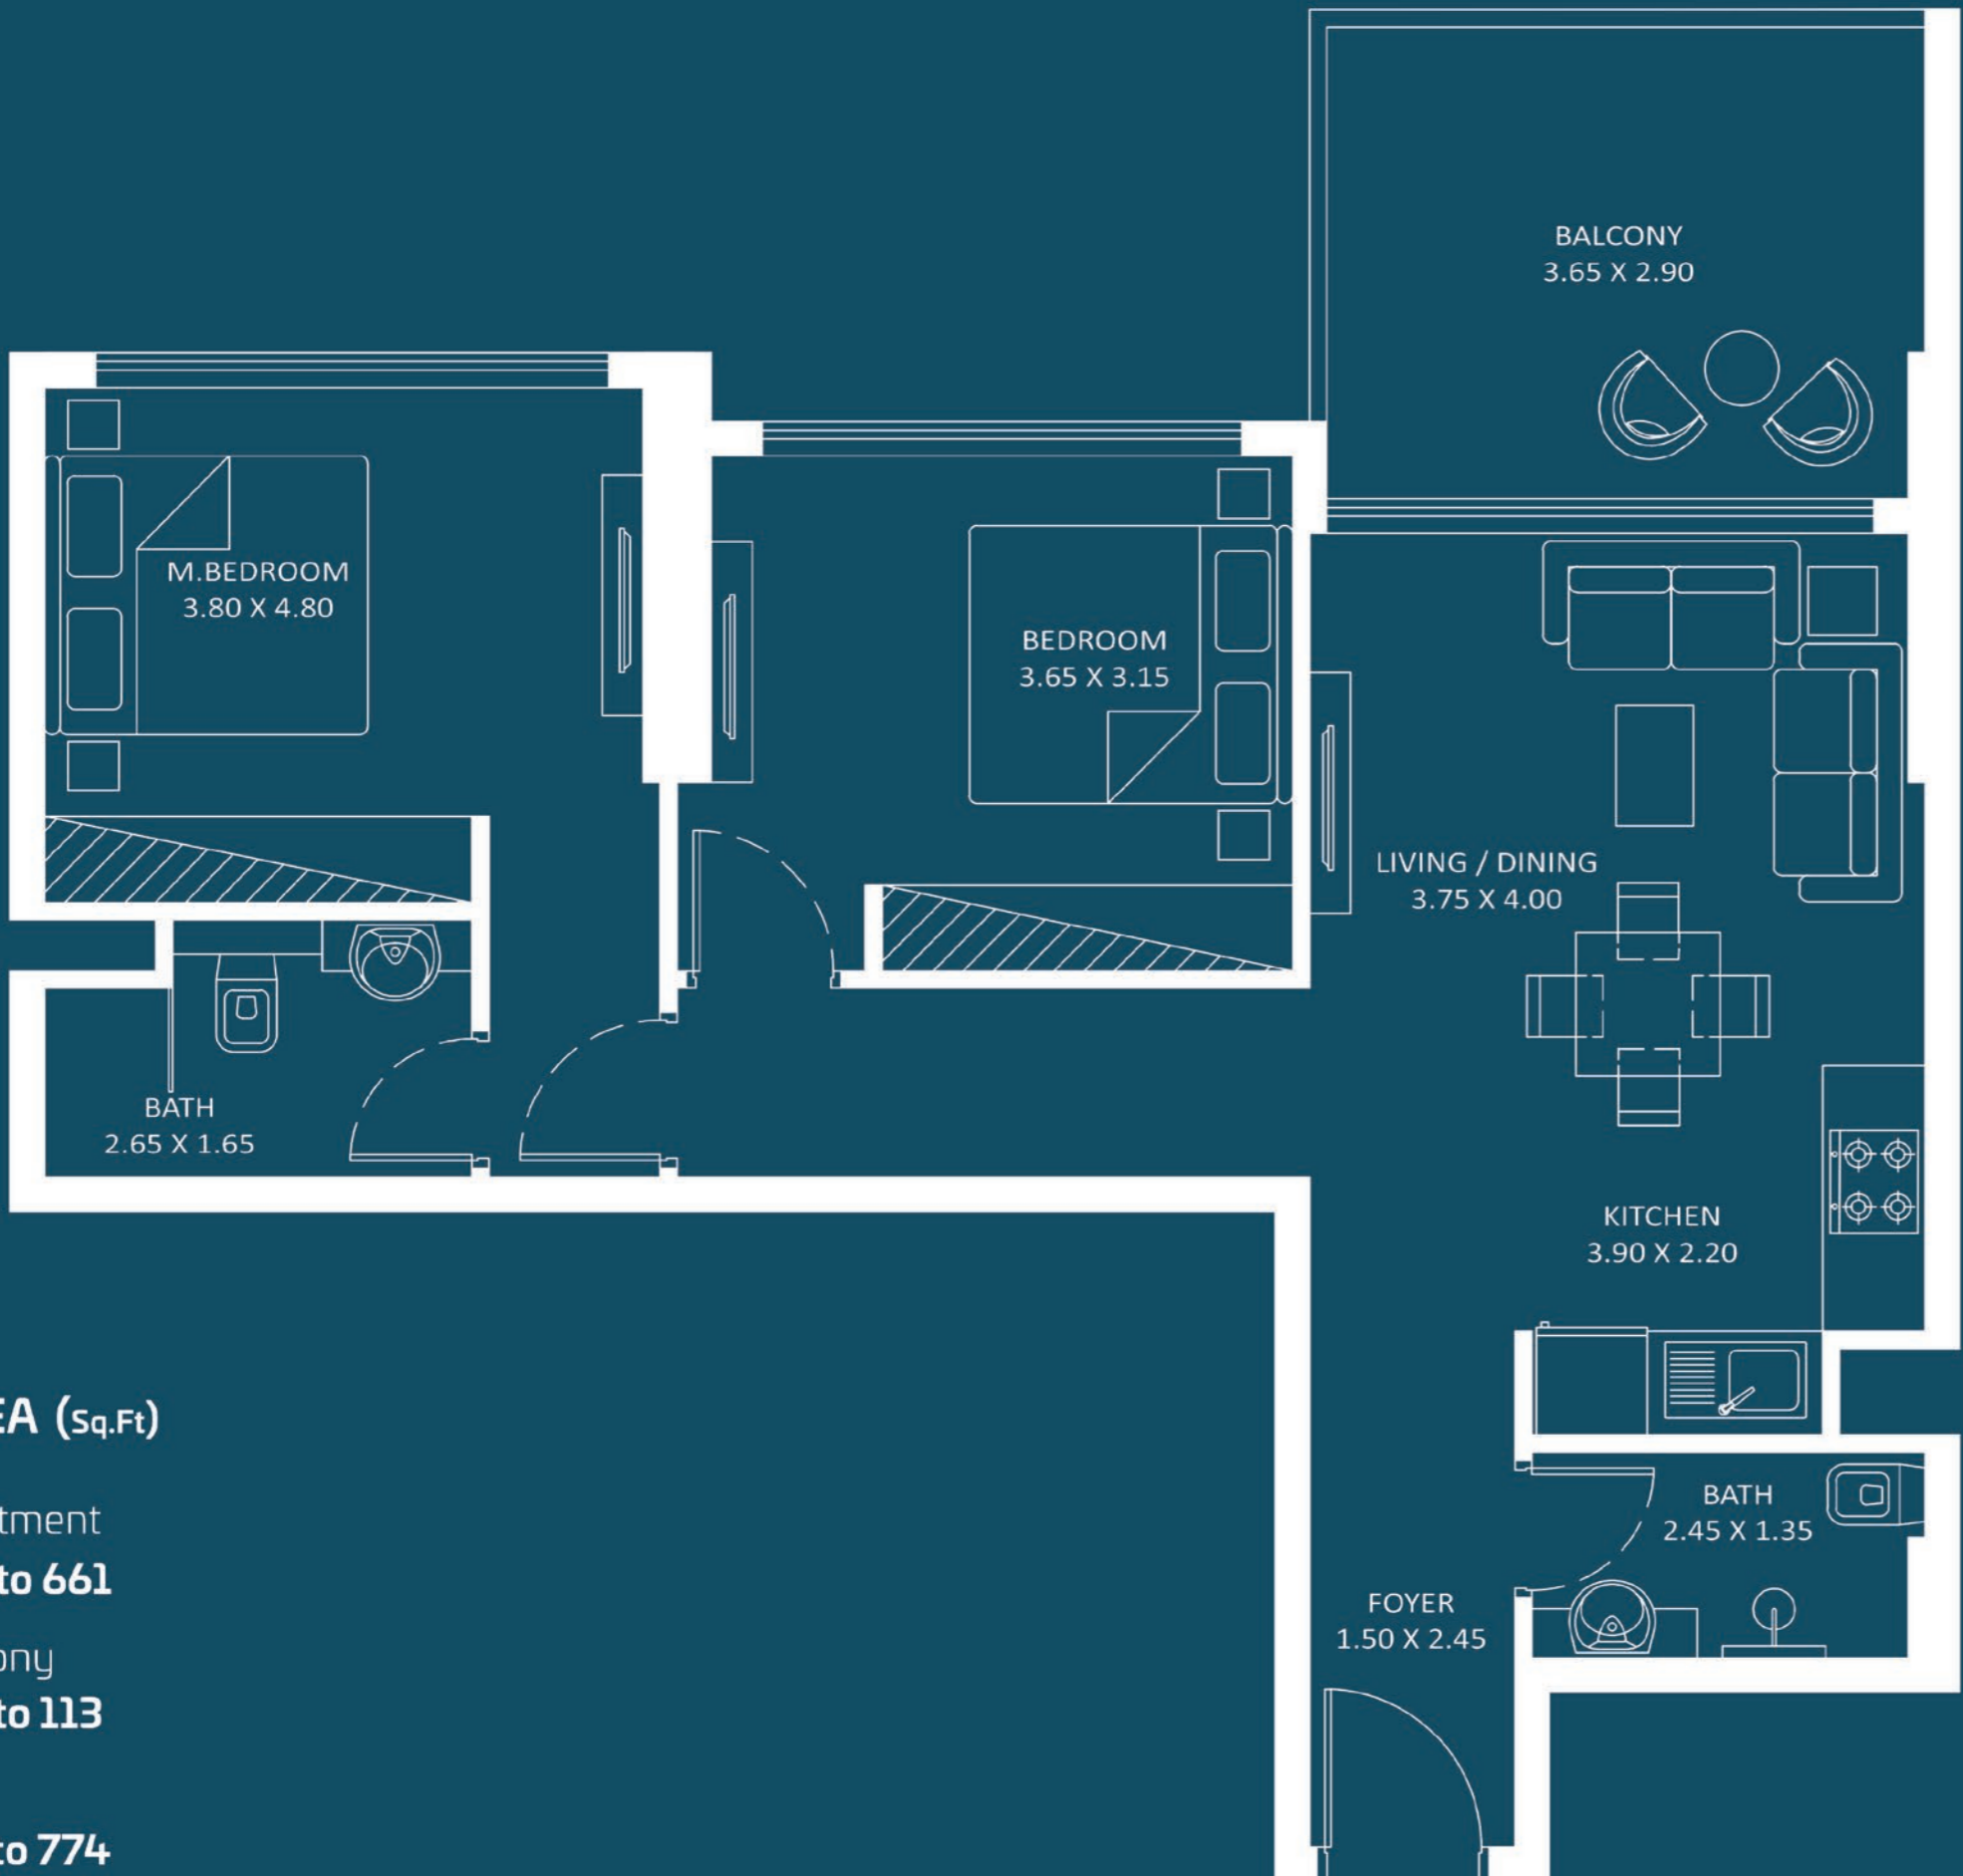

TYPE - D
WITH POOL

Floor

Oasiz 2

28 - 31

AREA (Sq.Ft)

Apartment
653 to 661

Balcony
114 to 118

Total
767 to 779

FEATURES :

Pool

2 BEDROOM

TYPE - D

Floor

Oasiz 2

2 - 15

AREA (Sq.Ft)

Apartment
653 to 661

Balcony
109 to 113

Total
762 to 774