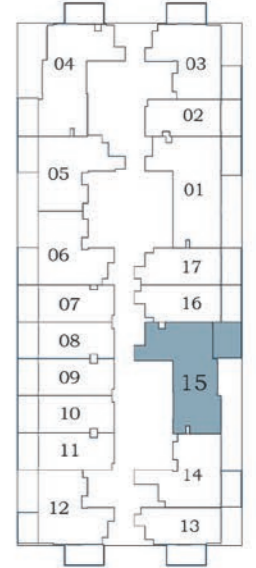

2 BEDROOM

TYPE - A

Floor

Oasiz 2

17 - 27

AREA (Sq.Ft)

Apartment
653 to 661

Balcony
83 to 86

TYPE - D
WITH POOL

Floor

Oasiz 2

28 - 31

AREA (Sq.Ft)

Apartment
653 to 661

Balcony
114 to 118

Total
767 to 779

FEATURES :

Pool

2 BEDROOM

TYPE - D

Floor

Oasiz 2

2 - 15

AREA (Sq.Ft)

Apartment
653 to 661

Balcony
109 to 113

Total
762 to 774