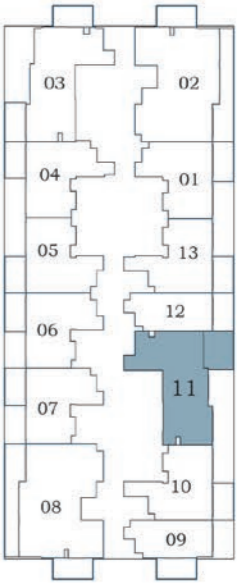

Oasiz 2

2 - 15

2 BEDROOM

TYPE - C

Floor

Oasiz 2

2 - 15

17 - 27

28 - 31

AREA (Sq.Ft)

Apartment
646 to 654

Balcony
166 to 170

Total
812 to 824

FEATURES :

Pool

2 BEDROOM

TYPE - D
WITH POOL

Floor

Oasiz 2

28 - 31

AREA (Sq.Ft)

Apartment
653 to 661

Balcony
114 to 118

Total
767 to 779

FEATURES :

Pool

2 BEDROOM

TYPE - D

Floor

Oasiz 2

2 - 15

AREA (Sq.Ft)