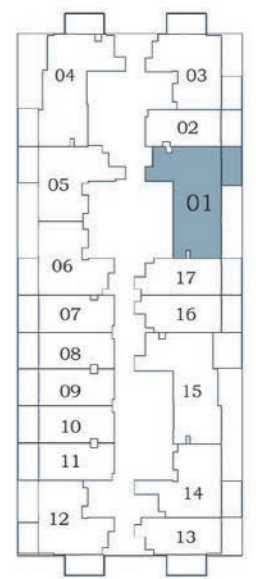

2 BEDROOM

TYPE - A

Floor

Oasiz 2

17 - 27

AREA (Sq.Ft)

Apartment
653 to 661

Balcony
83 to 86

Total
736 to 747

2 BEDROOM

TYPE - B

AREA (Sq.Ft)

Apartment
660 to 668

Balcony
83 to 87

Total
743 to 755

Floor

Oasiz 2

2 - 15

2 BEDROOM

TYPE - C

Floor

Oasiz 2

2 - 15

17 - 27

FEATURES :

Pool

2 BEDROOM

TYPE - D

Floor

Oasiz 2

2 - 15

AREA (Sq.Ft)