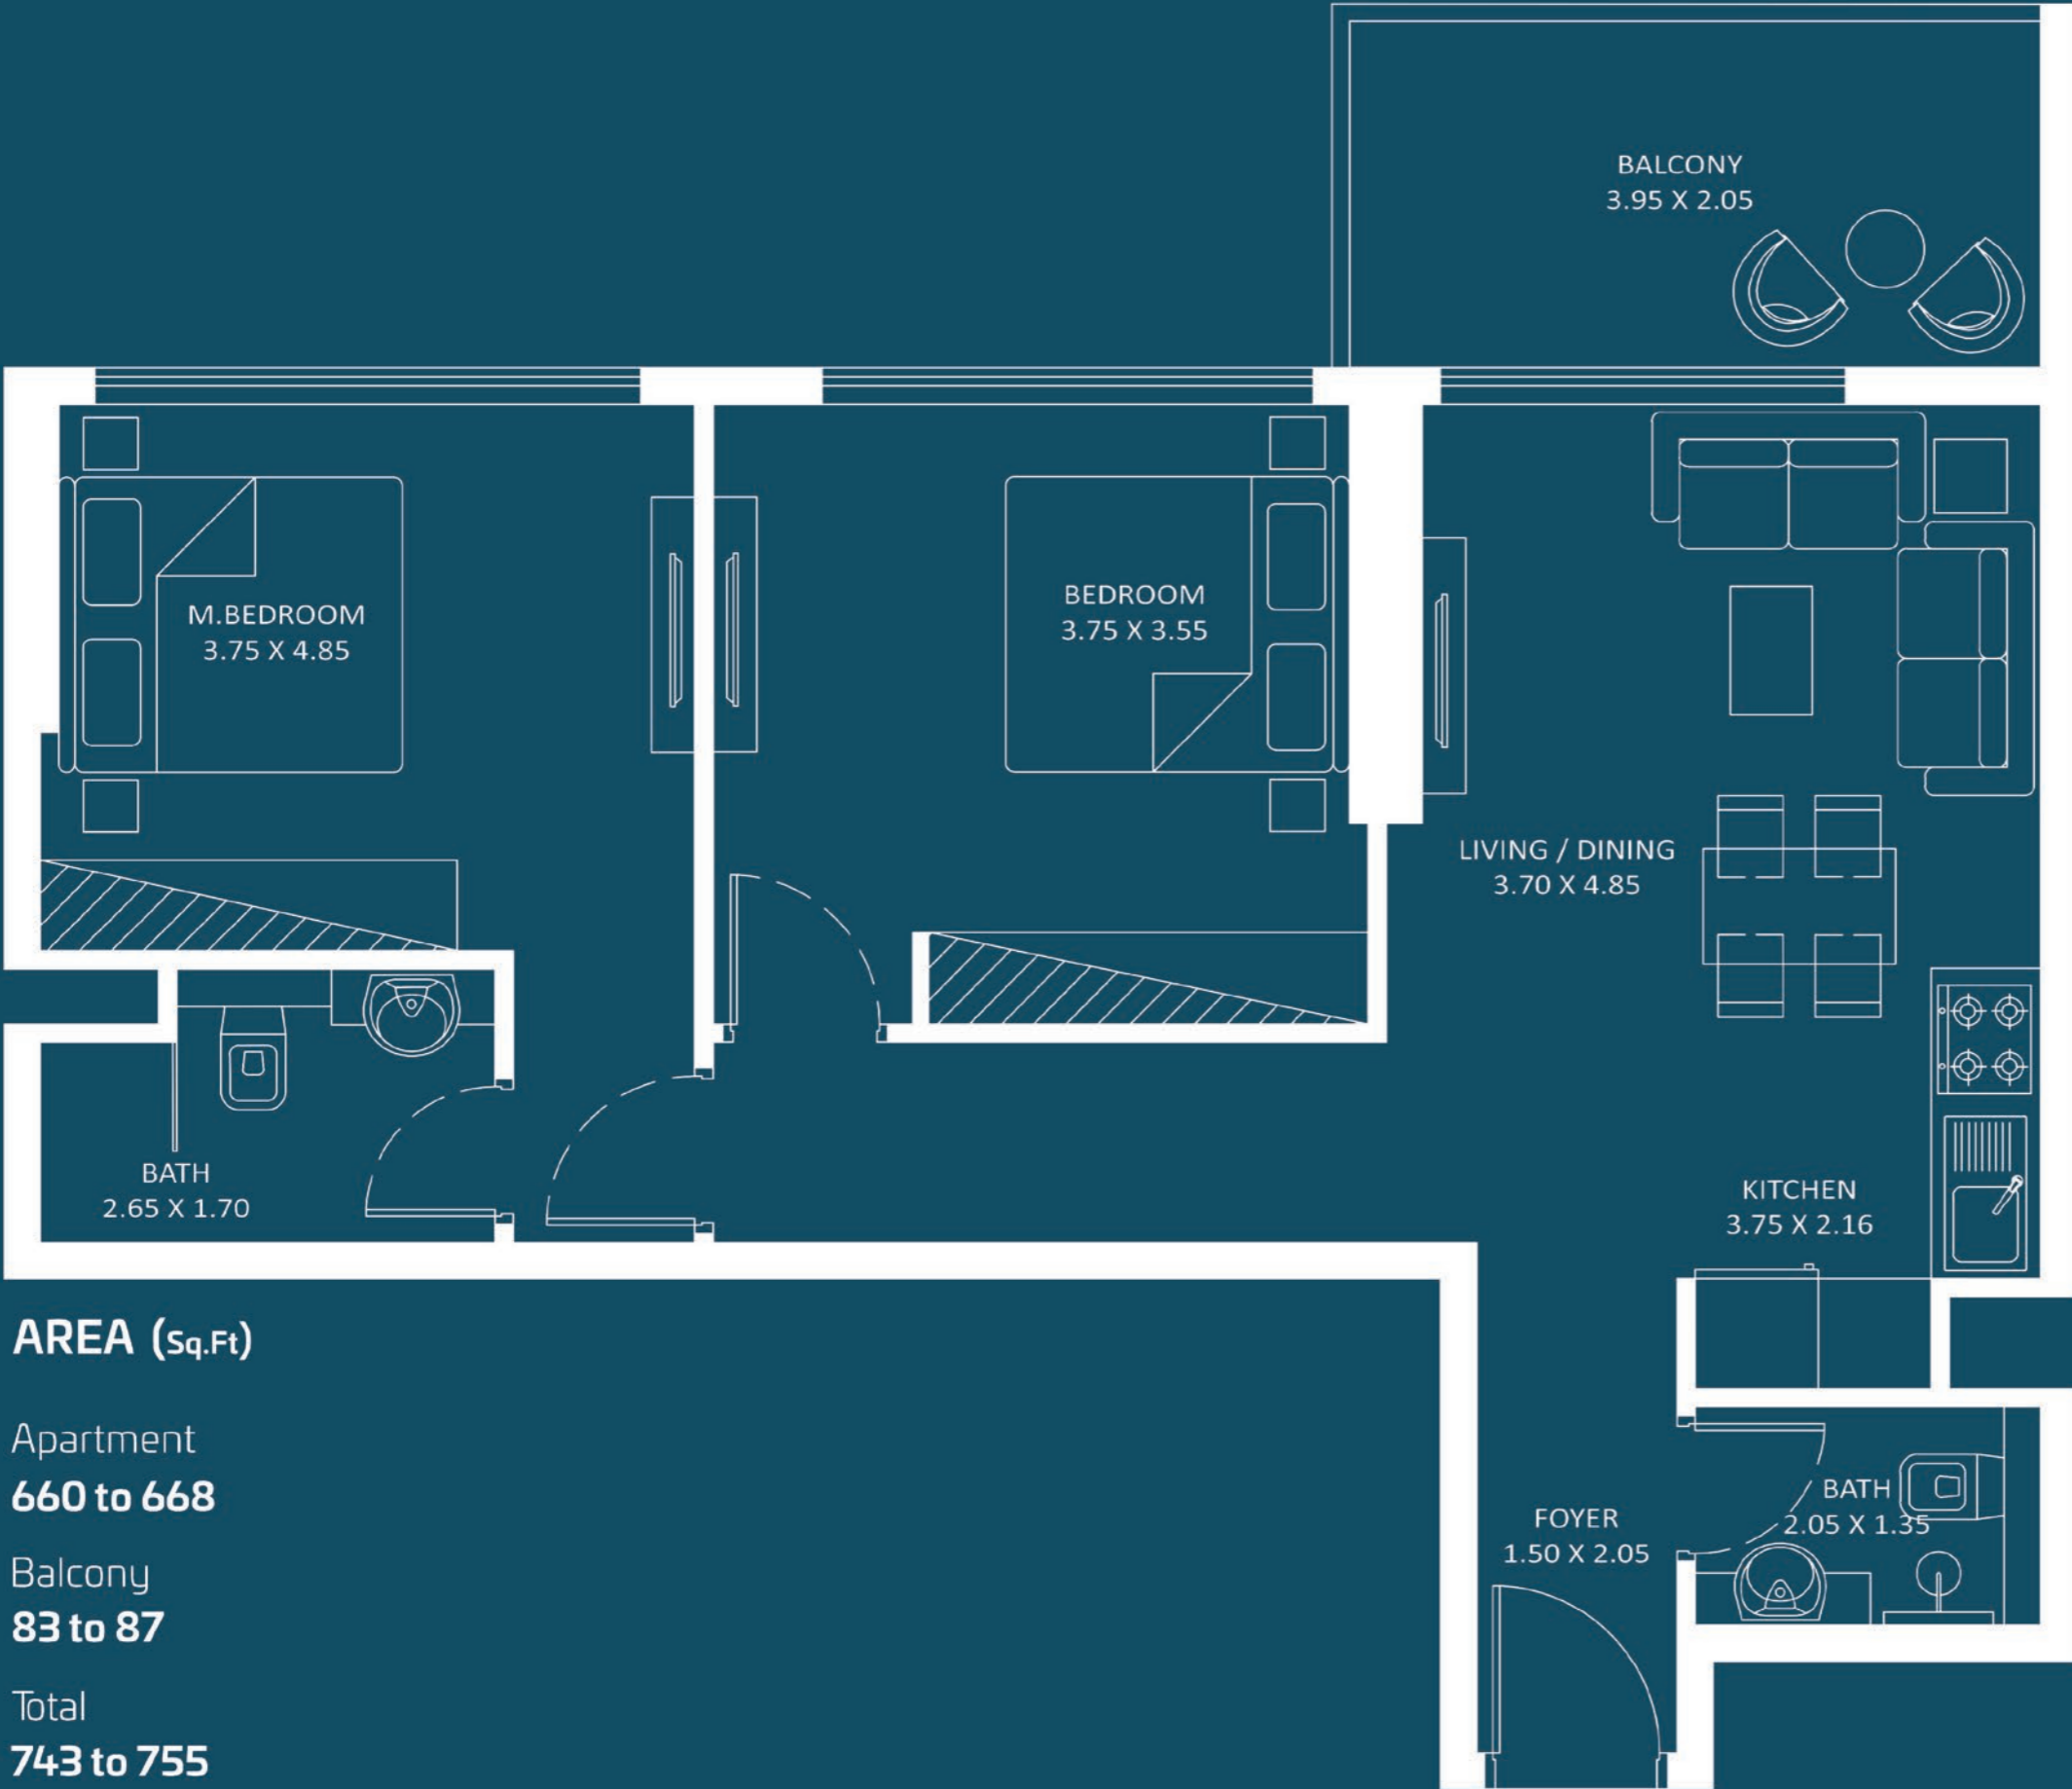

2 BEDROOM

TYPE - A

Floor

Oasiz 2

17 - 27

AREA (Sq.Ft)

Apartment
653 to 661

Balcony
83 to 86

Total
736 to 747

2 BEDROOM

TYPE - B

AREA (Sq.Ft)

Apartment
660 to 668

Balcony
83 to 87

Total
743 to 755

Floor

Oasiz 2

2 - 15

2 BEDROOM

TYPE - C

Floor

Oasiz 2

2 - 15

17 - 27

FEATURES :

Pool

2 BEDROOM

TYPE - D

Floor

Oasiz 2

2 - 15

AREA (Sq.Ft)