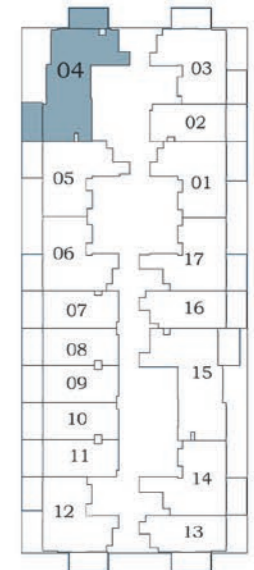

Total
736 to 747

2 BEDROOM

TYPE - B

AREA (Sq.Ft)

Apartment
660 to 668

Balcony
83 to 87

Total
743 to 755

Floor

Oasiz 2

2 - 15

2 BEDROOM

TYPE - C

Floor

Oasiz 2

2 - 15

17 - 27

28 - 31

AREA (Sq.Ft)

Apartment
646 to 654

Balcony
166 to 170

Total
812 to 824

FEATURES :

Pool

2 BEDROOM

TYPE - D
WITH POOL

Floor

Oasiz 2

28 - 31

AREA (Sq.Ft)

Apartment
653 to 661

Balcony
114 to 118

Total
767 to 779