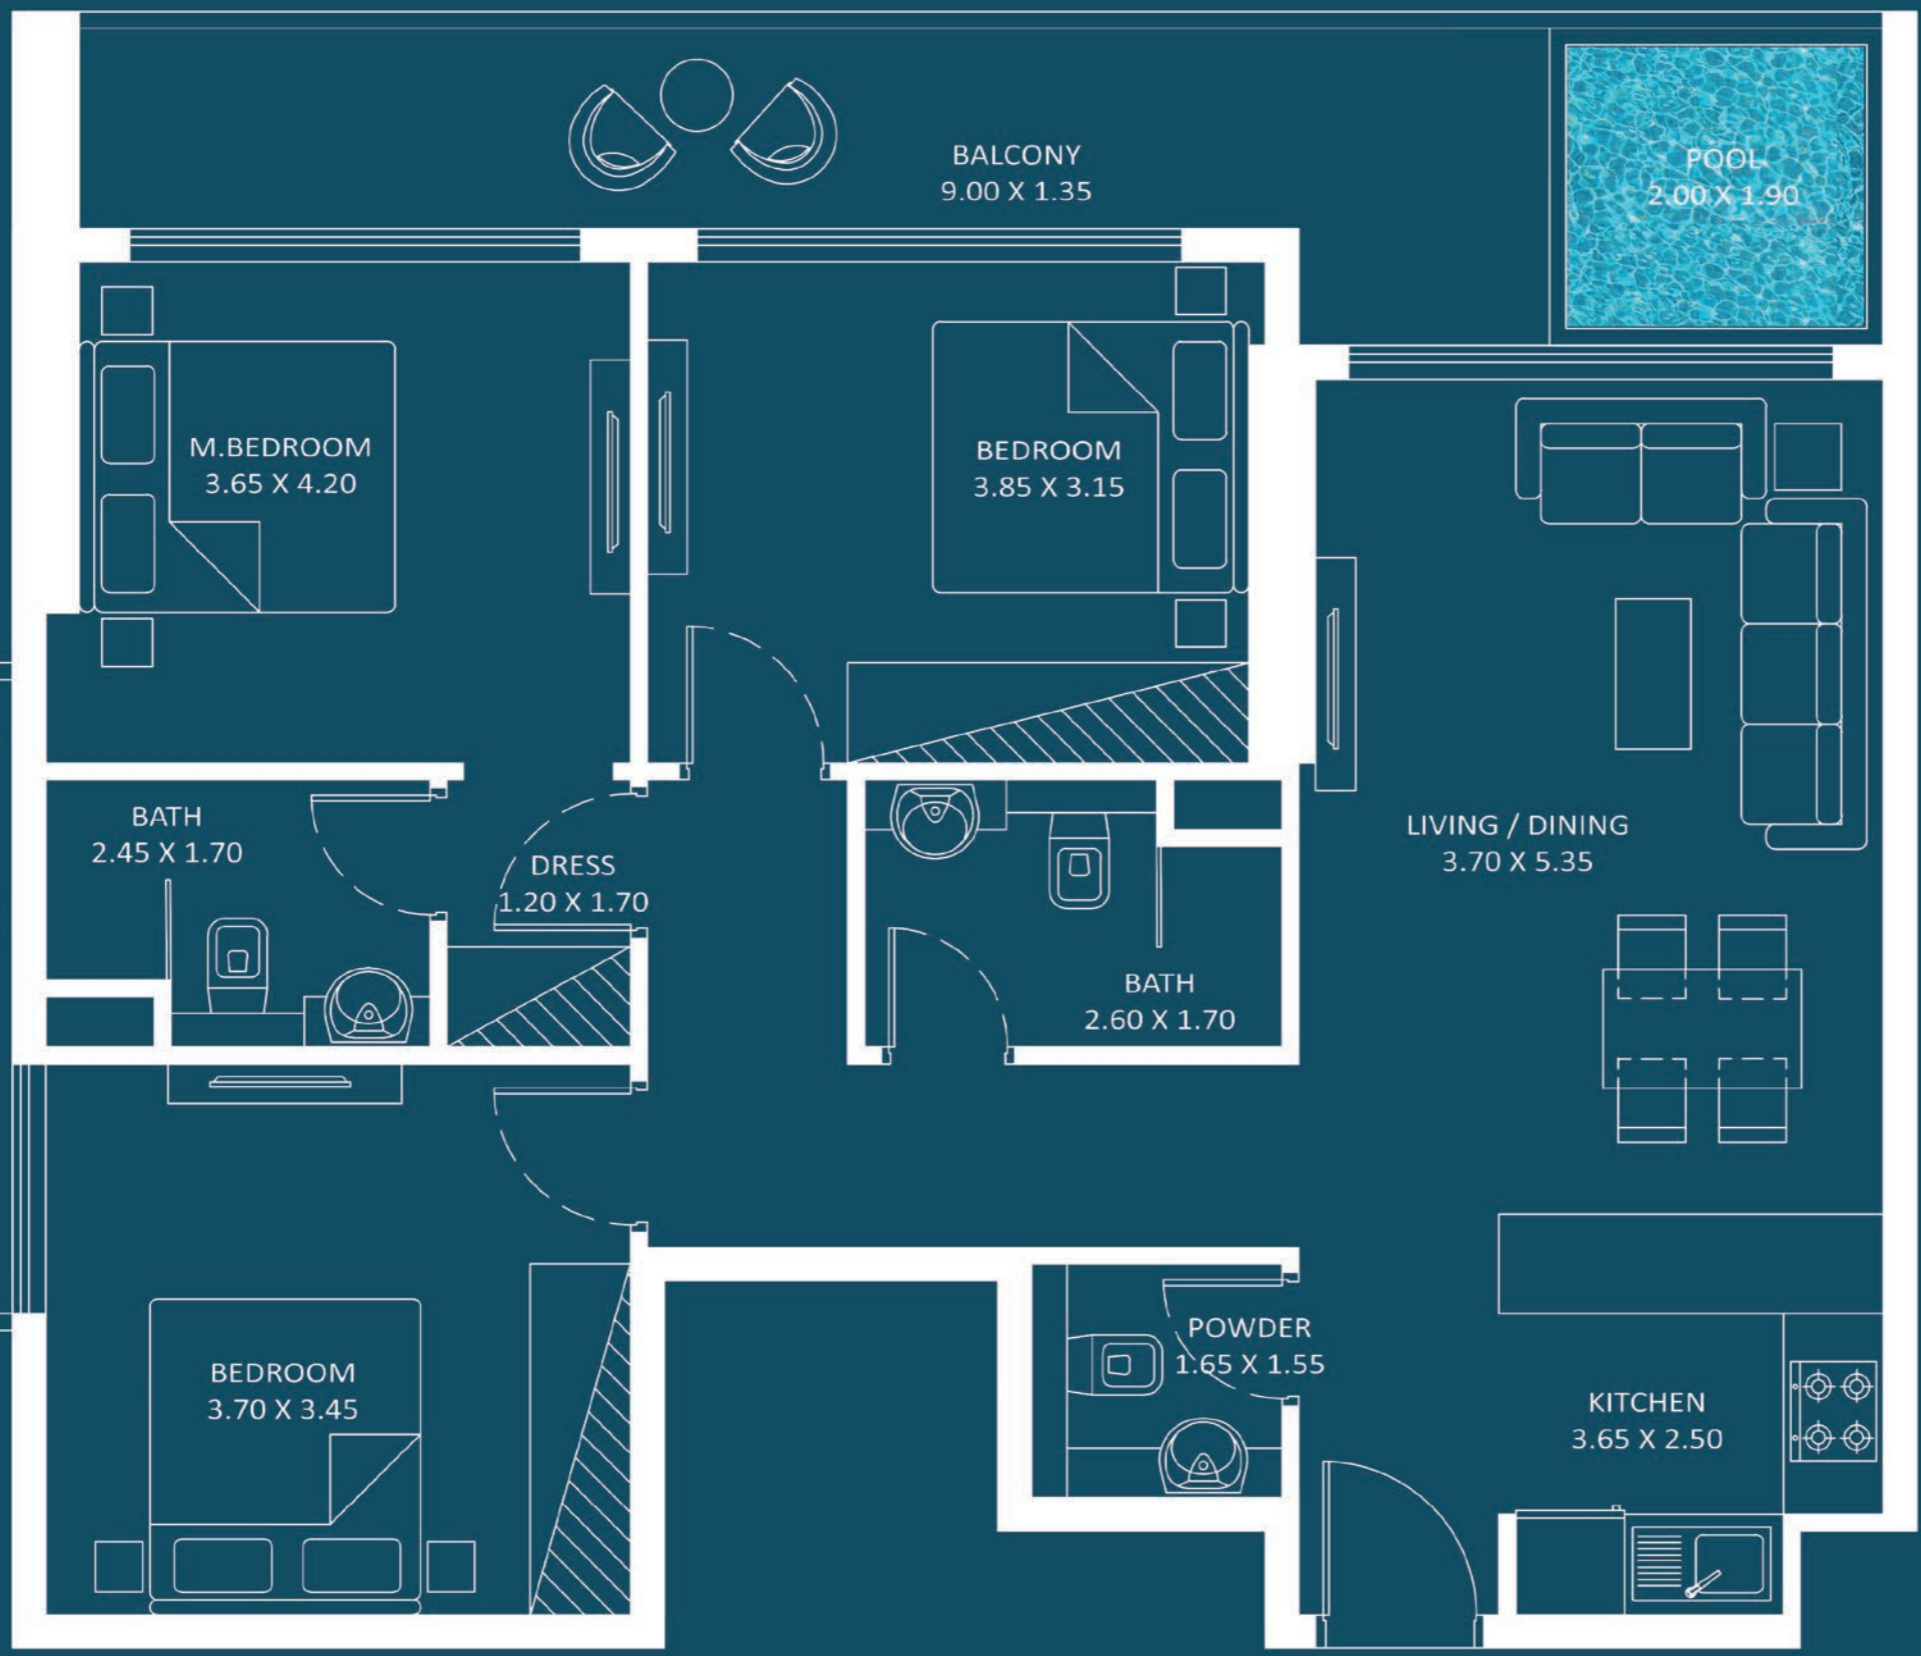

3 BEDROOM

Floor

Oasiz 2

28 - 31

AREA (Sq.Ft)

Apartment
890 to 898

Balcony
268 to 273

Total
1,158 to 1,171

FEATURES :

- Pool