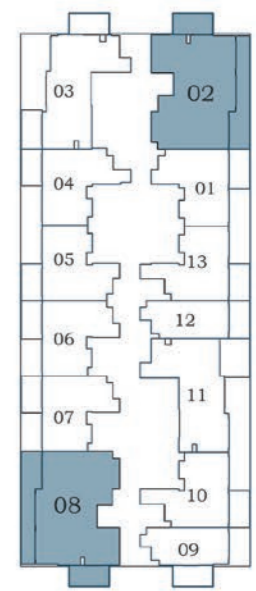

3 BEDROOM

Floor

Oasiz 2

28 - 31

AREA (Sq.Ft)

Apartment
890 to 898

Balcony
268 to 273

Total
1,158 to 1,171