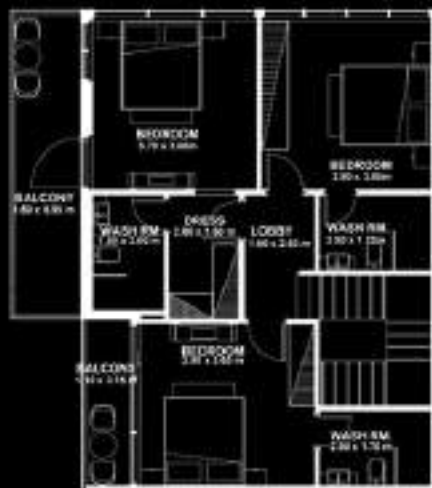

Floor : 02-03

Floor : 05

Floor : 07

Floor : 09

Floor : 11

Floor : 04

Floor : 06

Floor : 08

3 BEDROOM (Duplex)

Type D

Floor 12th

Floor 10th

AREA

Apartment
152.56 SQ. M./1,642.34 SQ. FT.

Balcony
48.44 SQ. M./523.54 SQ. FT.

Total
201.20 SQ. M./2,165.70 SQ. FT.

Floor	Units in Type D1	Units in Type D2
12 th	1304, 1308	1305, 1307

3 BEDROOM (Duplex)

Type E

Floor 120:

Floor 140:

Floor	Units in Type E1	Units in Type E2
12*	1306	1305

AREA

Apartment:
346.32 SQ. M./1,574.98 SQ. FT.
Balcony:
4.679 SQ. M./52732 SQ. FT.
Total:
395.31 SQ. M./2,102.39 SQ. FT.

3 BEDROOM (Duplex)

Type F

Floor 12A

Floor 14B

AREA

Apartment
142.54 SQ. M./1,534.50 SQ. FT.

Balcony
64.70 SQ. M./700.90 SQ. FT.

Total
209.24 SQ. M./2,252.46 SQ. FT.